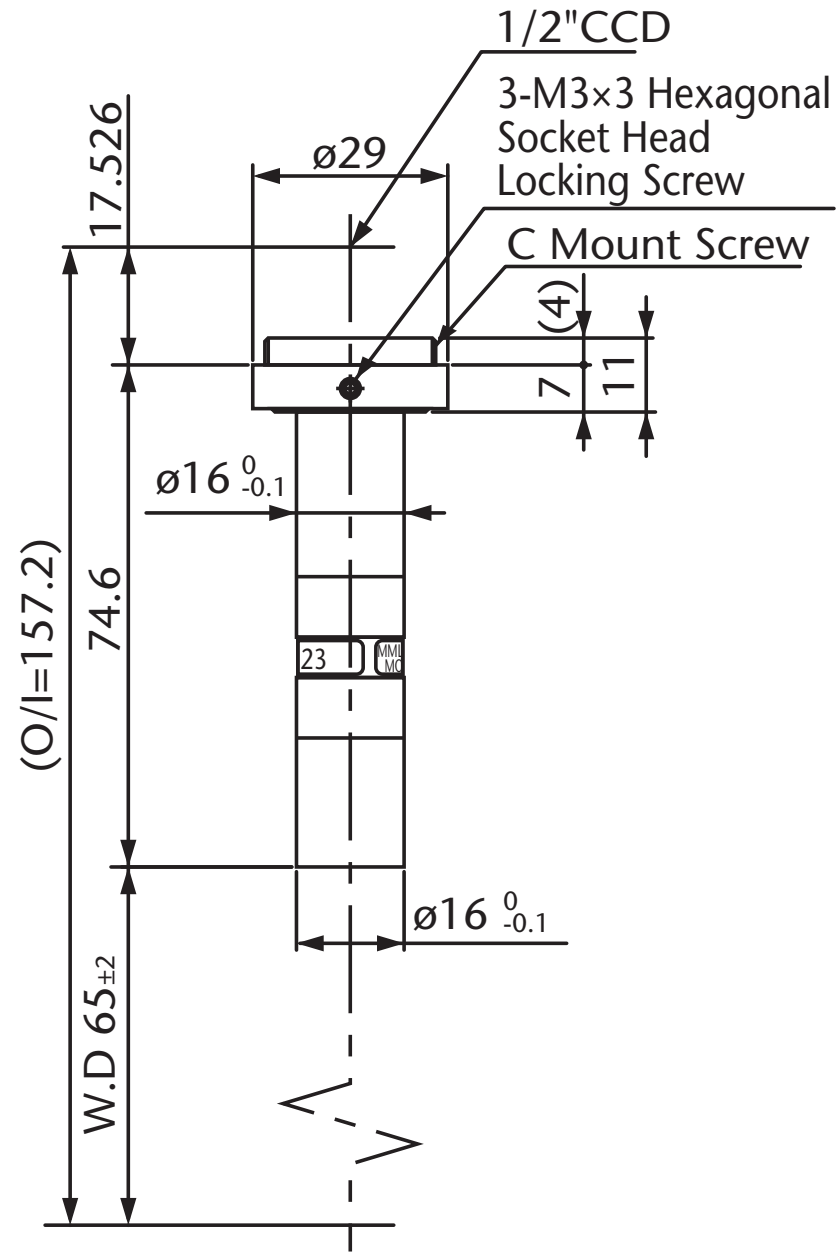

Pyramid Imaging

945 East 11th Avenue Tampa, FL 33605  
sales@pyramidimaging.com  
www.pyramidimaging.com  
813-786-3785

Model Name : MML1.5-ST65  
SCHOTT MORITEX Corporation