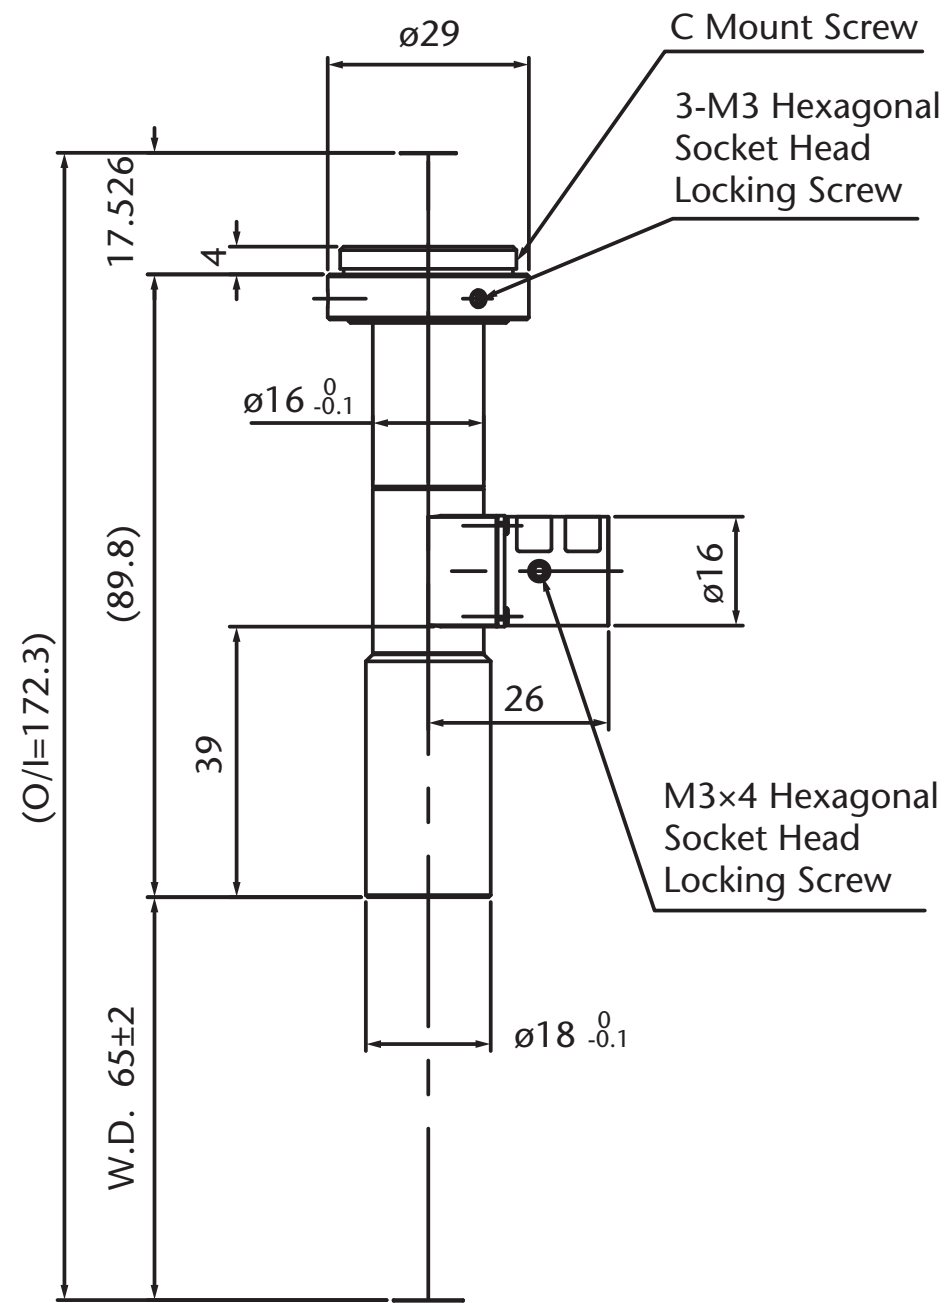

Pyramid Imaging

945 East 11th Avenue Tampa, FL 33605
sales@pyramidimaging.com
www.pyramidimaging.com
813-786-3785

Model Name : MML08-ST65D
SCHOTT MORITEX Corporation