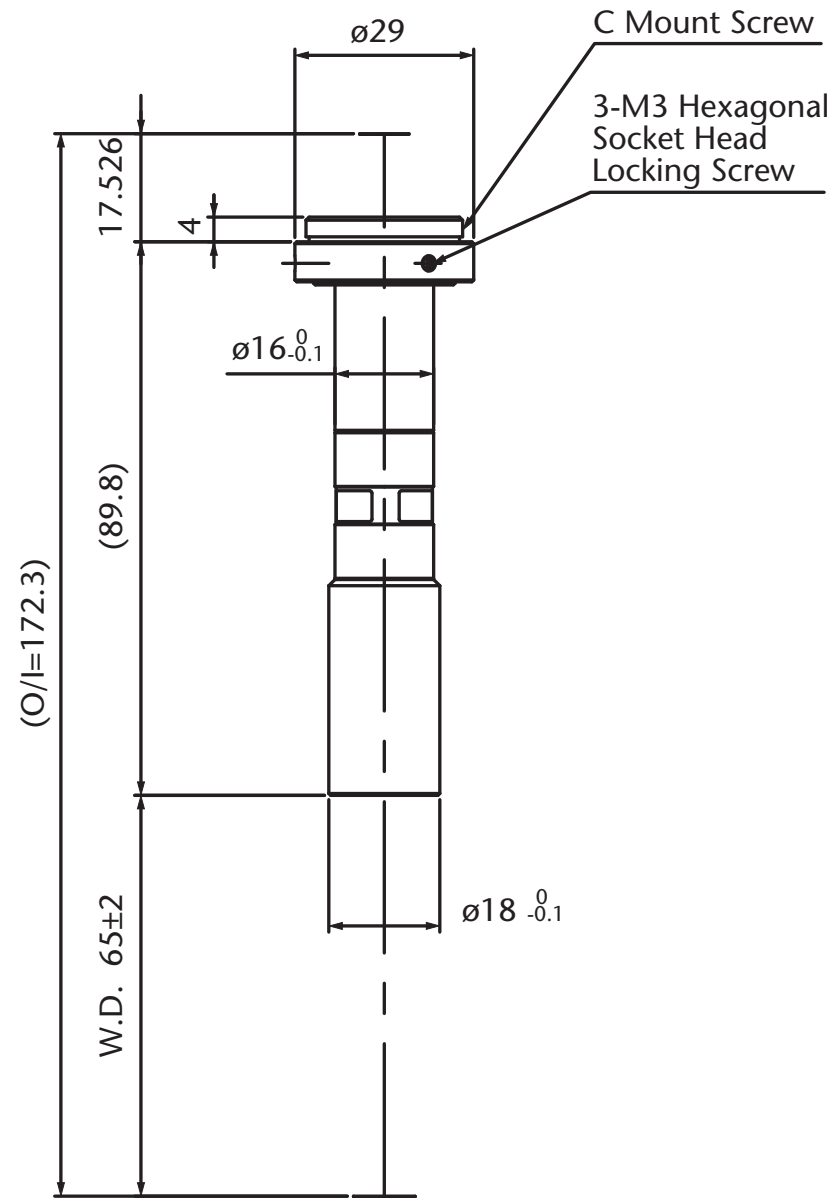

Pyramid Imaging

945 East 11th Avenue Tampa, FL 33605
sales@pyramidimaging.com
www.pyramidimaging.com
813-786-3785

Model Name : MML08-ST65
SCHOTT MORITEX Corporation