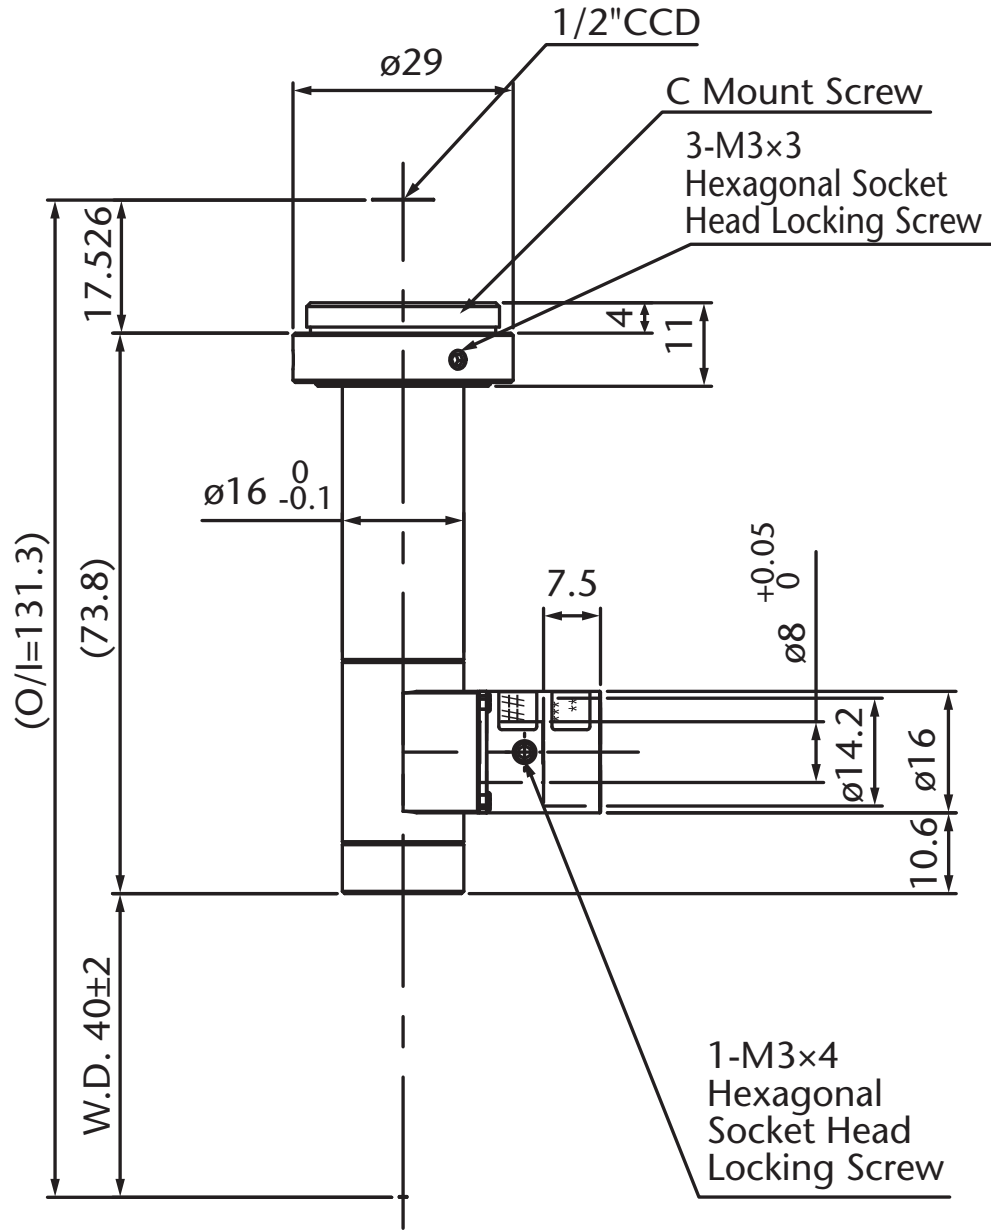

Pyramid Imaging

945 East 11th Avenue Tampa, FL 33605
sales@pyramidimaging.com
www.pyramidimaging.com
813-786-3785

Model Name : MML8-ST40D
SCHOTT MORITEX Corporation