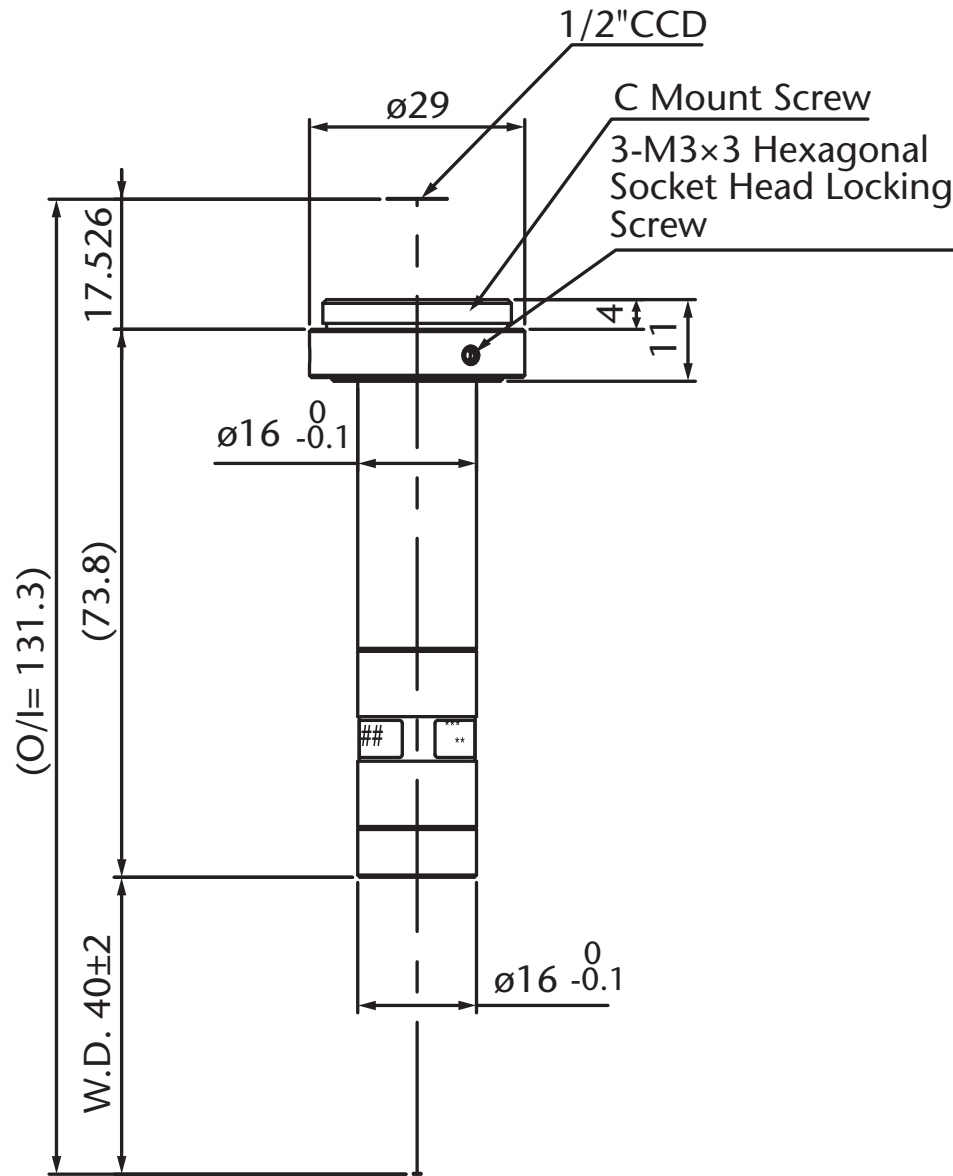

Pyramid Imaging

945 East 11th Avenue Tampa, FL 33605
sales@pyramidimaging.com
www.pyramidimaging.com
813-786-3785

Model Name : MML8-ST40
SCHOTT MORITEX Corporation