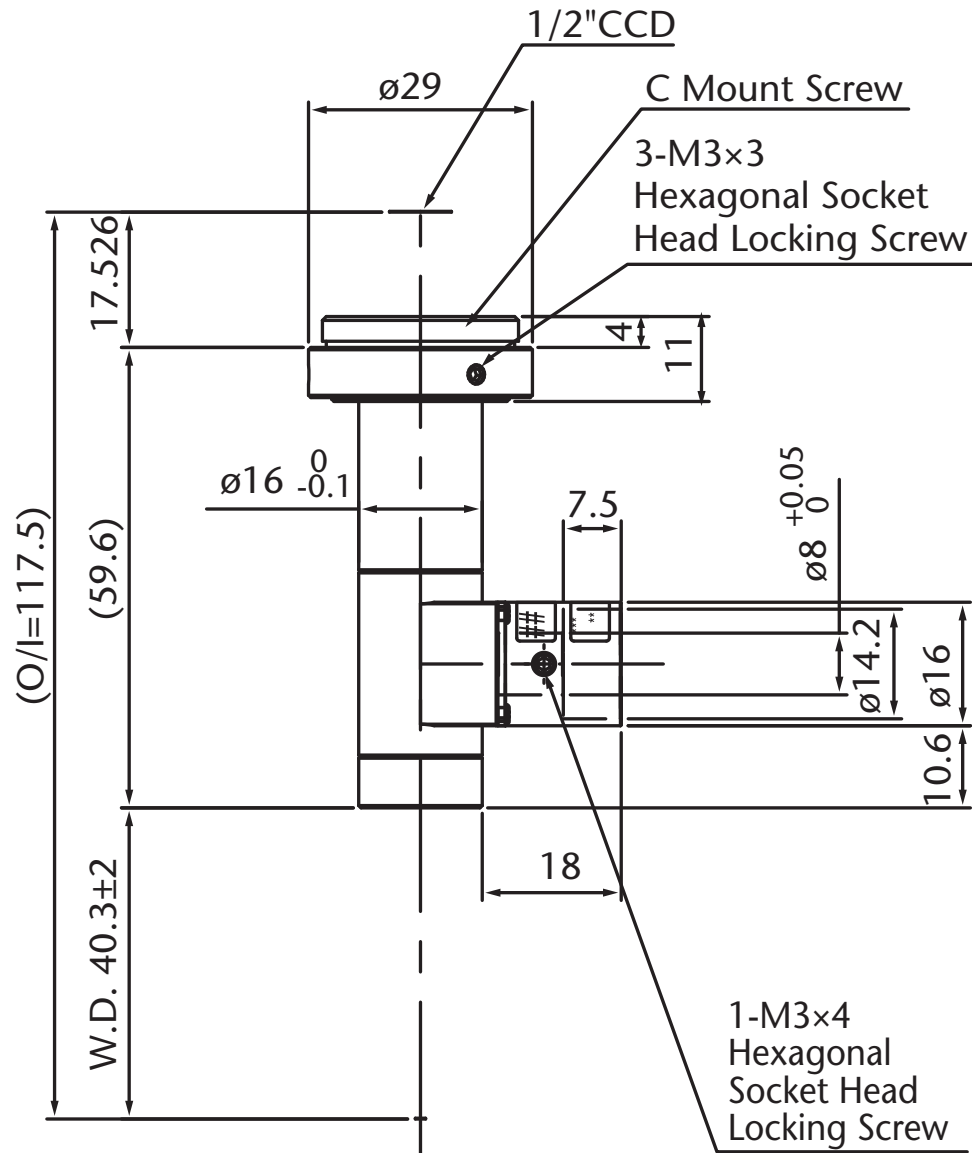

Pyramid Imaging

945 East 11th Avenue Tampa, FL 33605
sales@pyramidimaging.com
www.pyramidimaging.com
813-786-3785

Model Name : MML6-ST40D
SCHOTT MORITEX Corporation