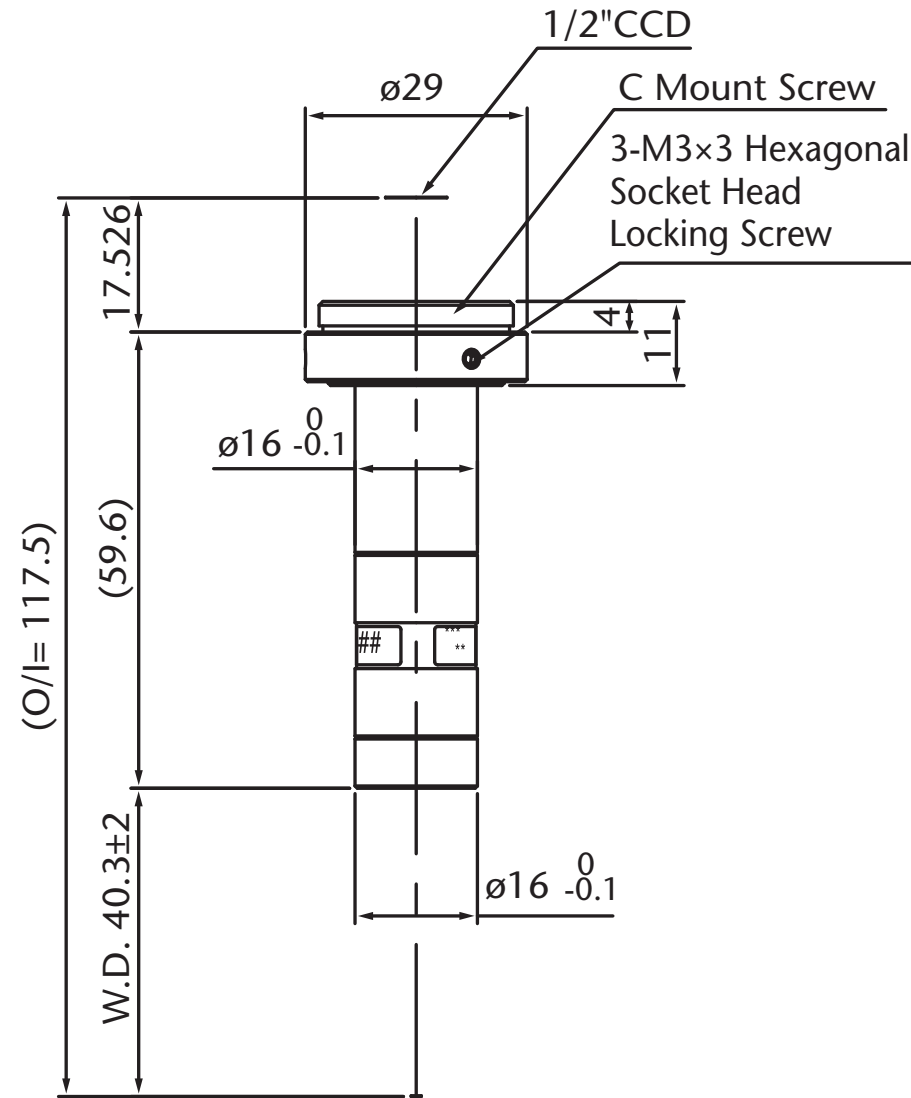

Pyramid Imaging

945 East 11th Avenue Tampa, FL 33605
sales@pyramidimaging.com
www.pyramidimaging.com
813-786-3785

Model Name : MML6-ST40
SCHOTT MORITEX Corporation