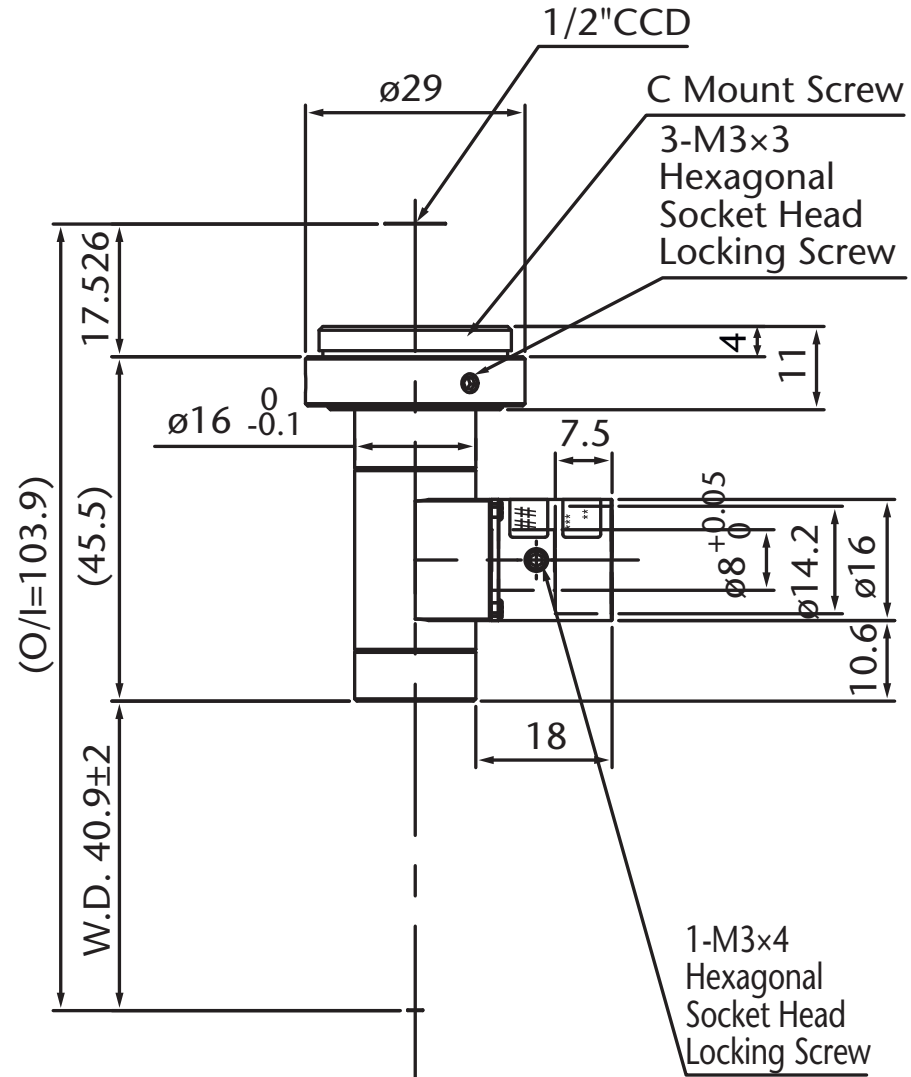

Pyramid Imaging

945 East 11th Avenue Tampa, FL 33605  
sales@pyramidimaging.com  
www.pyramidimaging.com  
813-786-3785

Model Name : MML4-ST40D  
SCHOTT MORITEX Corporation