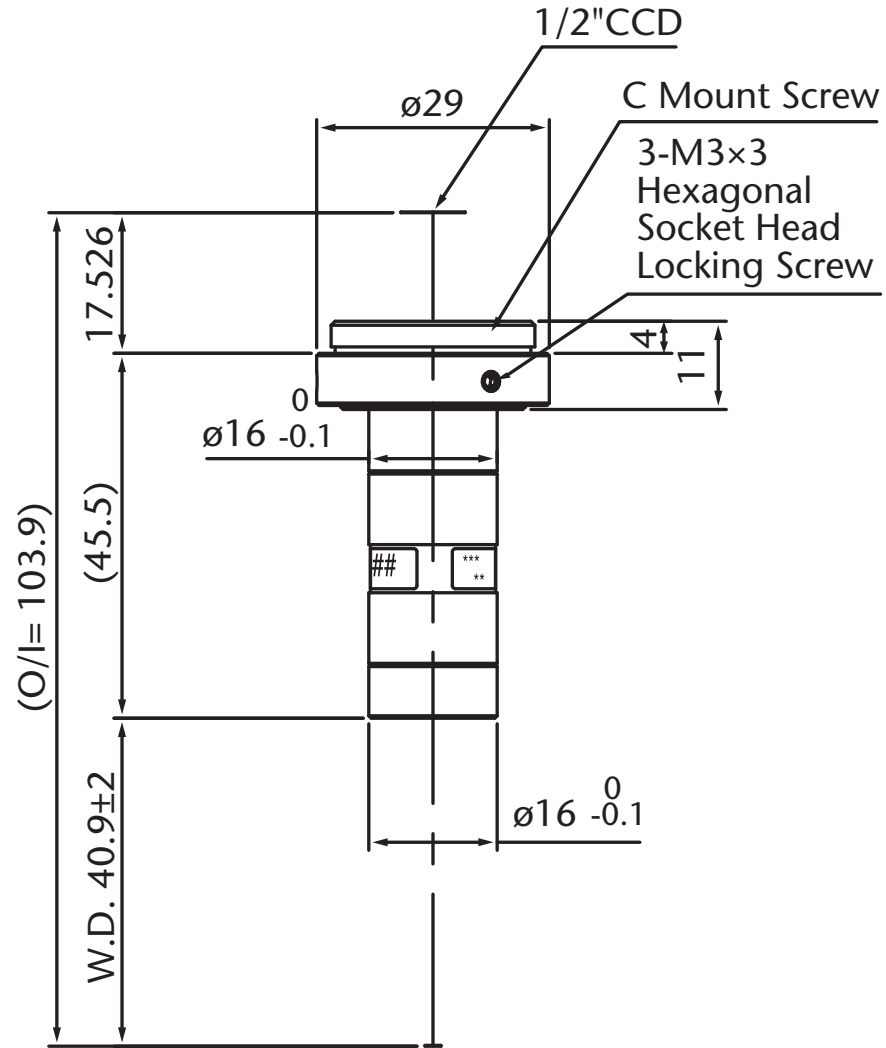

Pyramid Imaging

945 East 11th Avenue Tampa, FL 33605  
sales@pyramidimaging.com  
www.pyramidimaging.com  
813-786-3785

Model Name : MML4-ST40  
SCHOTT MORITEX Corporation