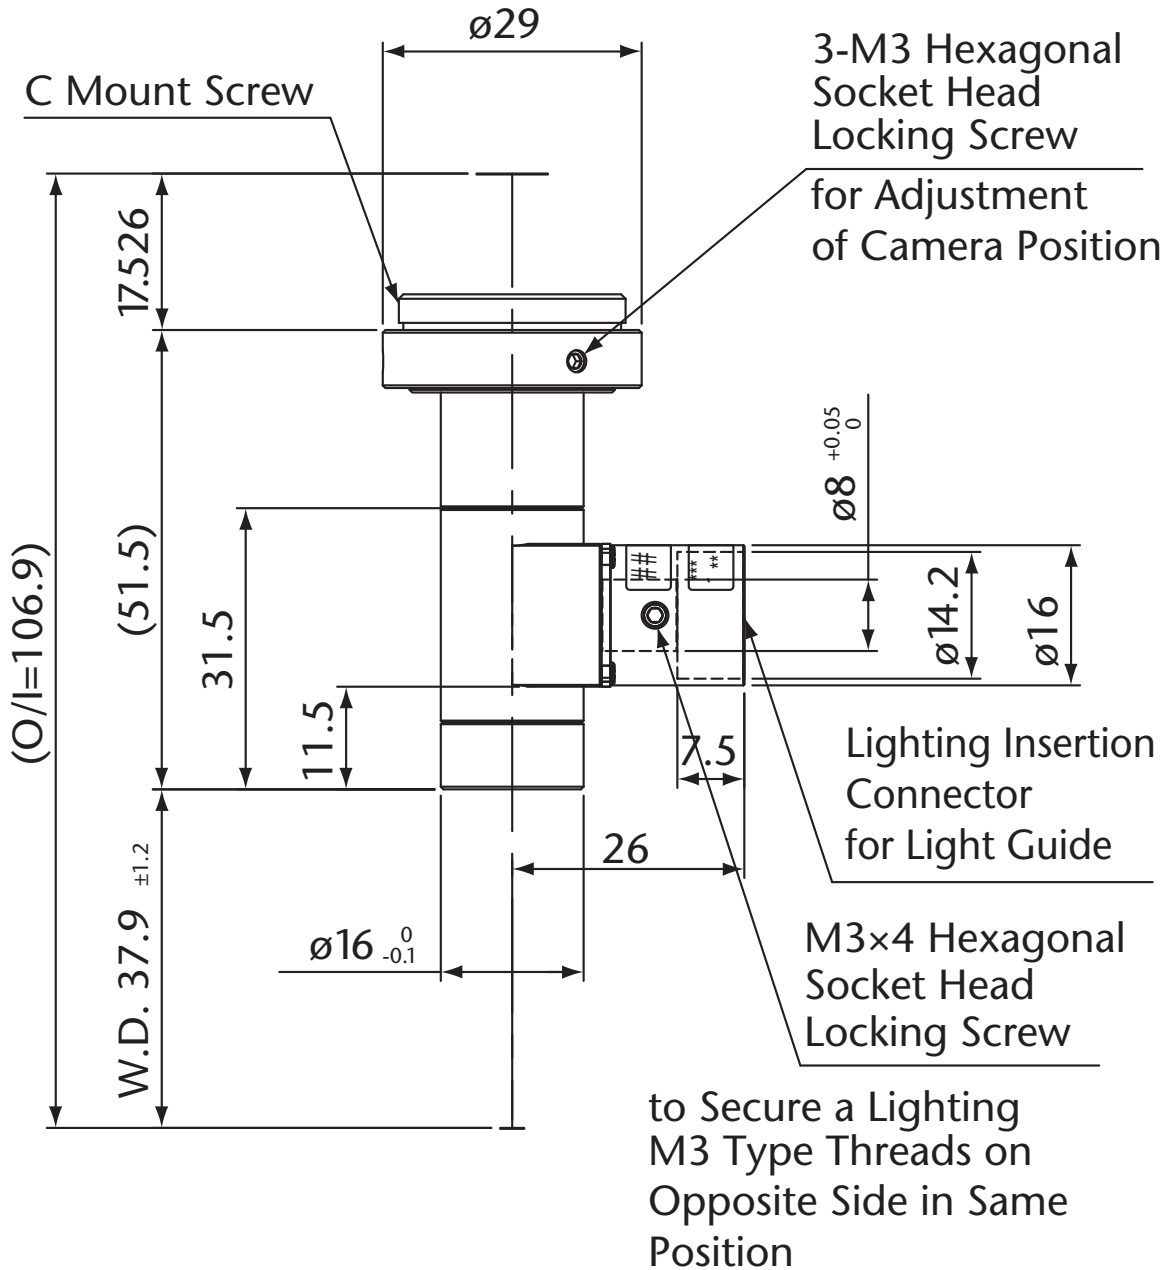

Pyramid Imaging

945 East 11th Avenue Tampa, FL 33605
 sales@pyramidimaging.com
 www.pyramidimaging.com
 813-786-3785

Model Name : MML3-ST40D
 SCHOTT MORITEX Corporation