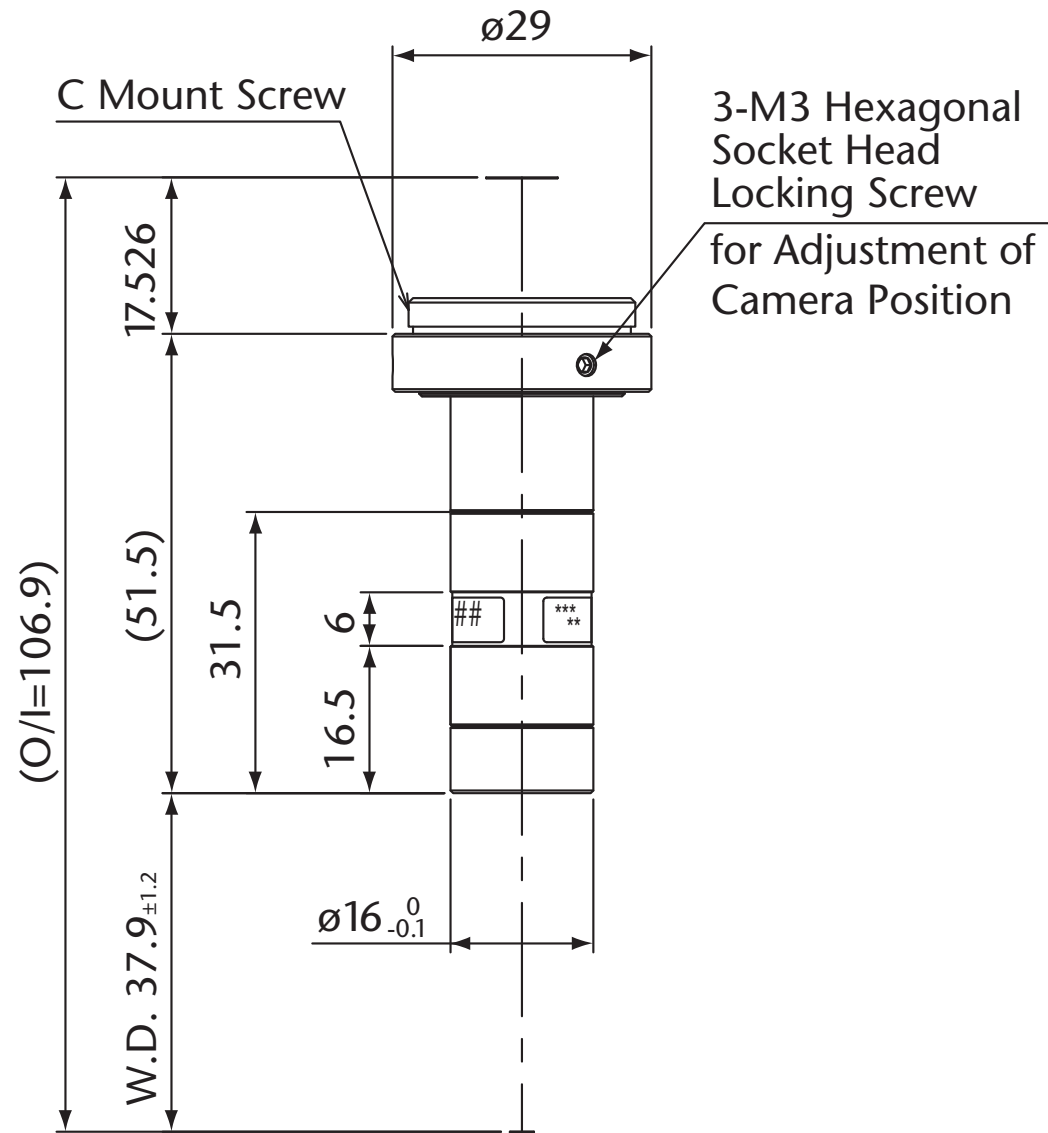

Pyramid Imaging

945 East 11th Avenue Tampa, FL 33605
sales@pyramidimaging.com
www.pyramidimaging.com
813-786-3785

Model Name : MML3-ST40
SCHOTT MORITEX Corporation