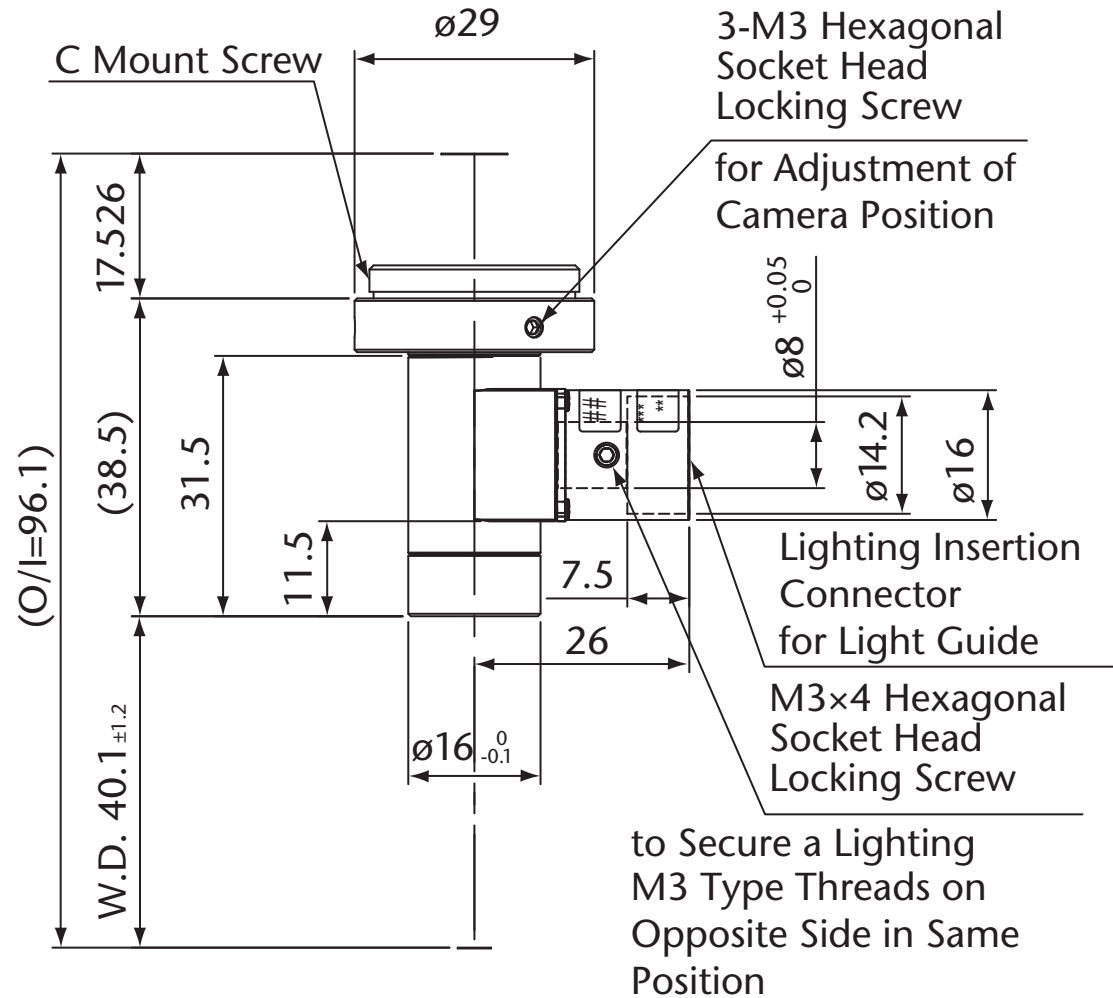

Pyramid Imaging

945 East 11th Avenue Tampa, FL 33605
sales@pyramidimaging.com
www.pyramidimaging.com
813-786-3785

Model Name : MML2-ST40D
SCHOTT MORITEX Corporation