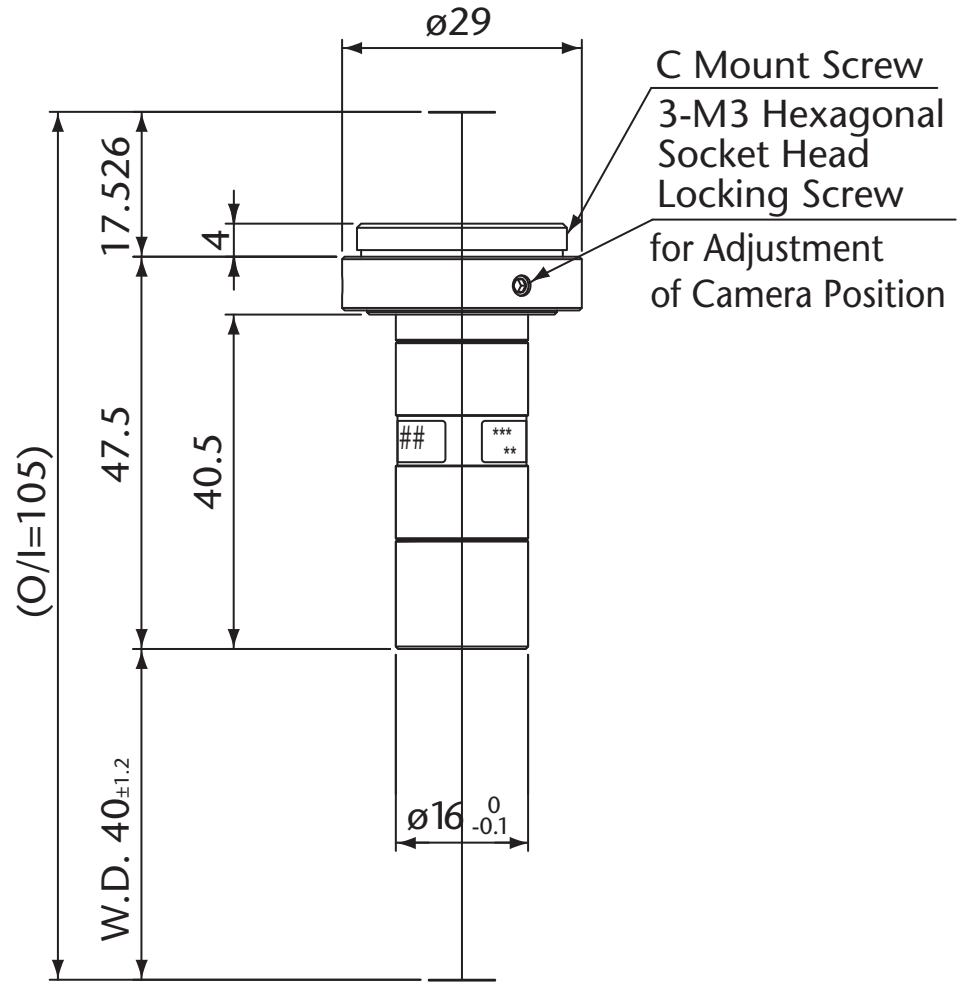

Pyramid Imaging

945 East 11th Avenue Tampa, FL 33605
sales@pyramidimaging.com
www.pyramidimaging.com
813-786-3785

Model Name : MML1-ST40
SCHOTT MORITEX Corporation