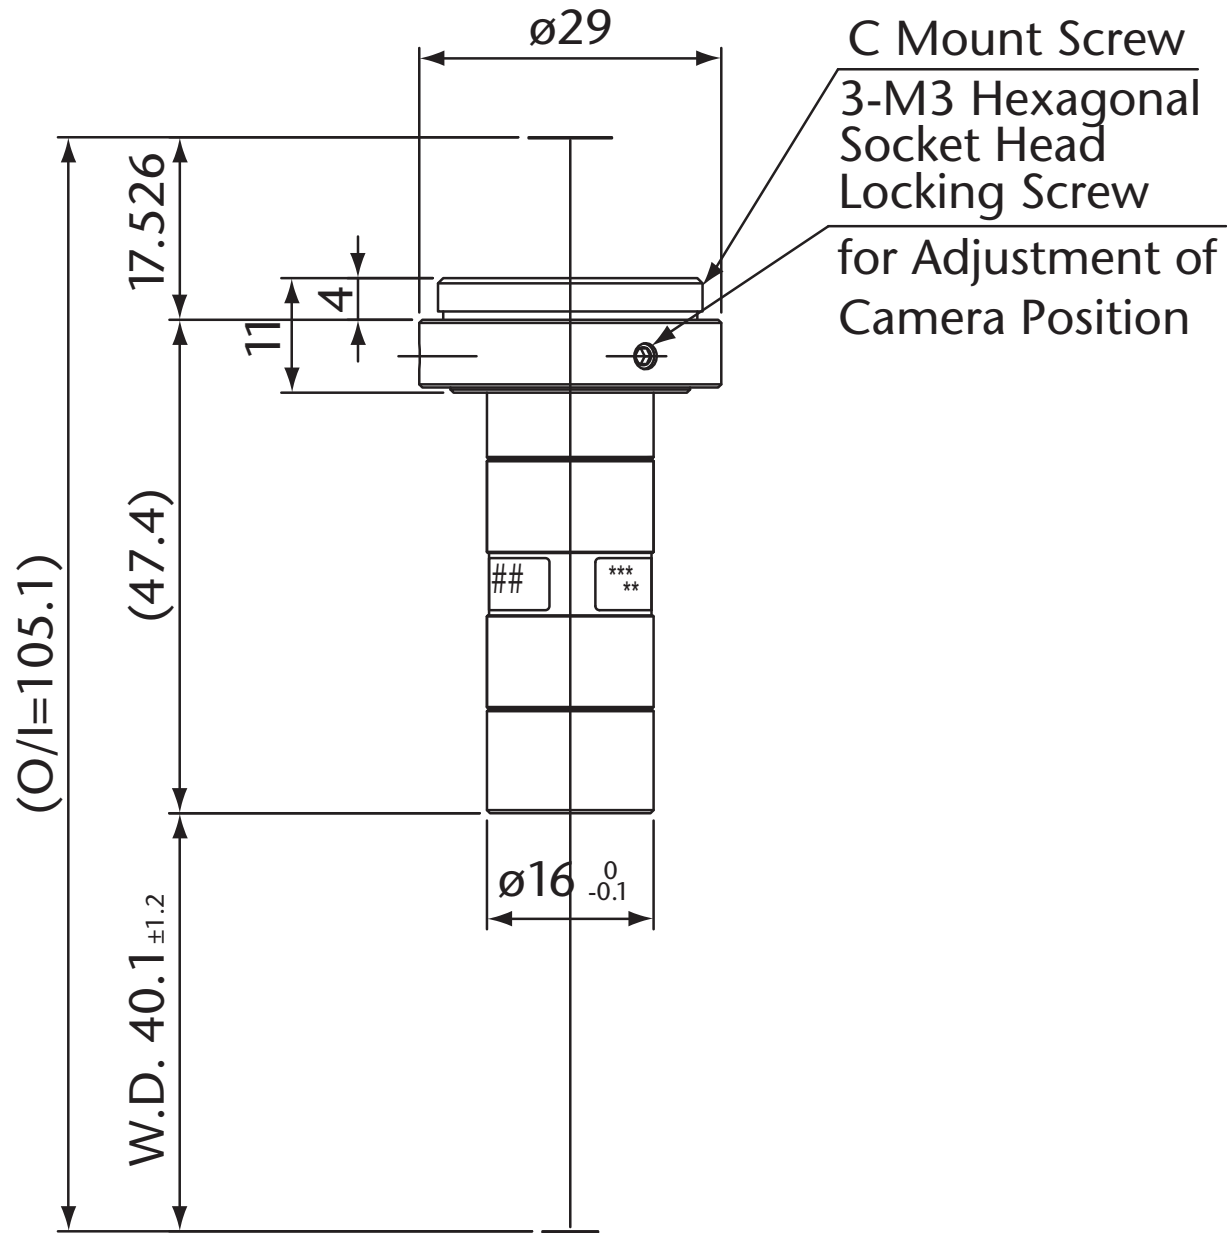

Pyramid Imaging

945 East 11th Avenue Tampa, FL 33605  
sales@pyramidimaging.com  
www.pyramidimaging.com  
813-786-3785

Model Name : MML1.5-ST40  
SCHOTT MORITEX Corporation