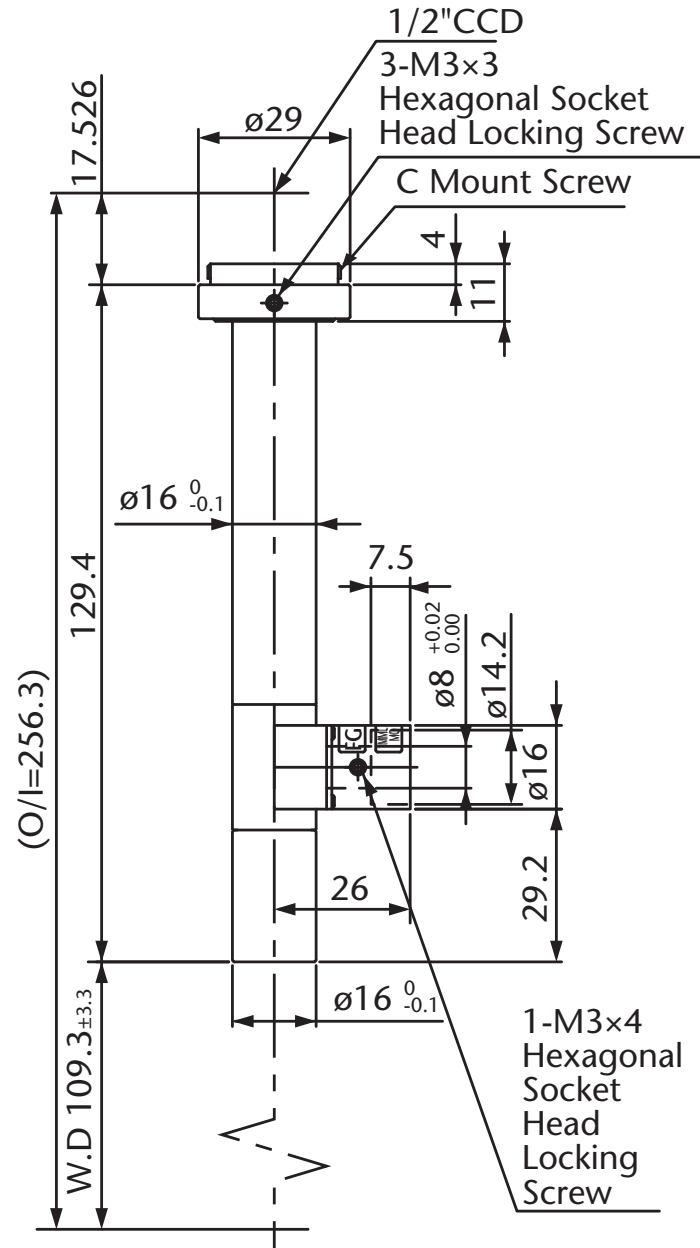

Pyramid Imaging

945 East 11th Avenue Tampa, FL 33605
sales@pyramidimaging.com
www.pyramidimaging.com
813-786-3785

Model Name : MML8-ST110D
SCHOTT MORITEX Corporation