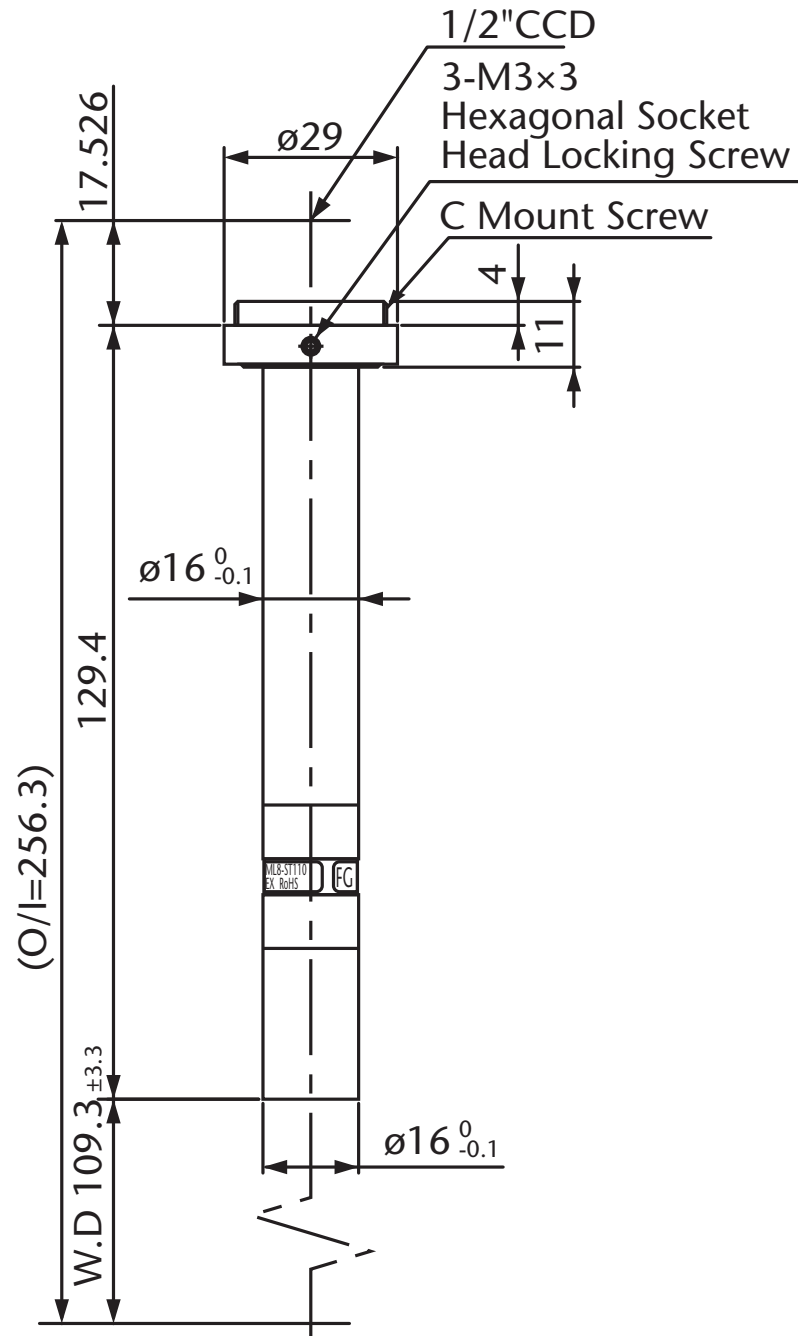

Pyramid Imaging

945 East 11th Avenue Tampa, FL 33605  
sales@pyramidimaging.com  
www.pyramidimaging.com  
813-786-3785

Model Name : MML8-ST110  
SCHOTT MORITEX Corporation