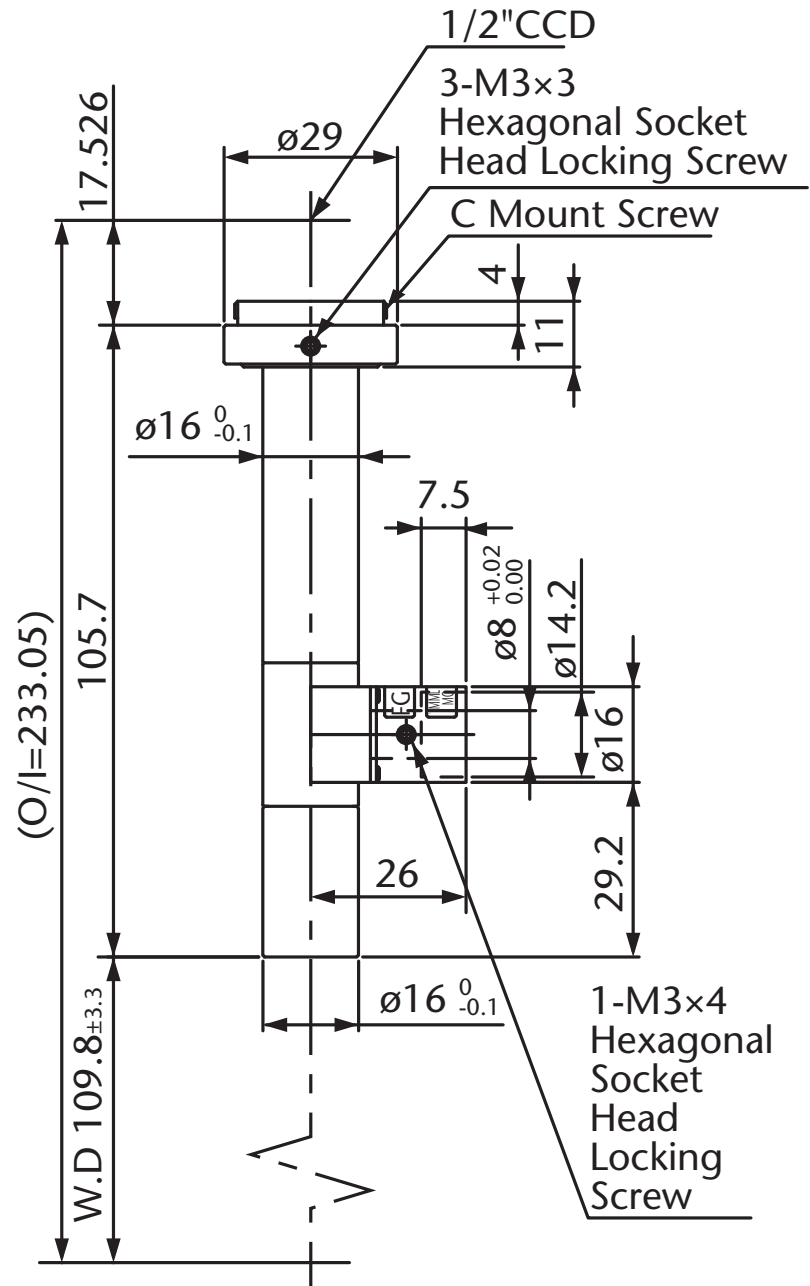

Pyramid Imaging

945 East 11th Avenue Tampa, FL 33605
sales@pyramidimaging.com
www.pyramidimaging.com
813-786-3785

Model Name : MML6-ST110D
SCHOTT MORITEX Corporation