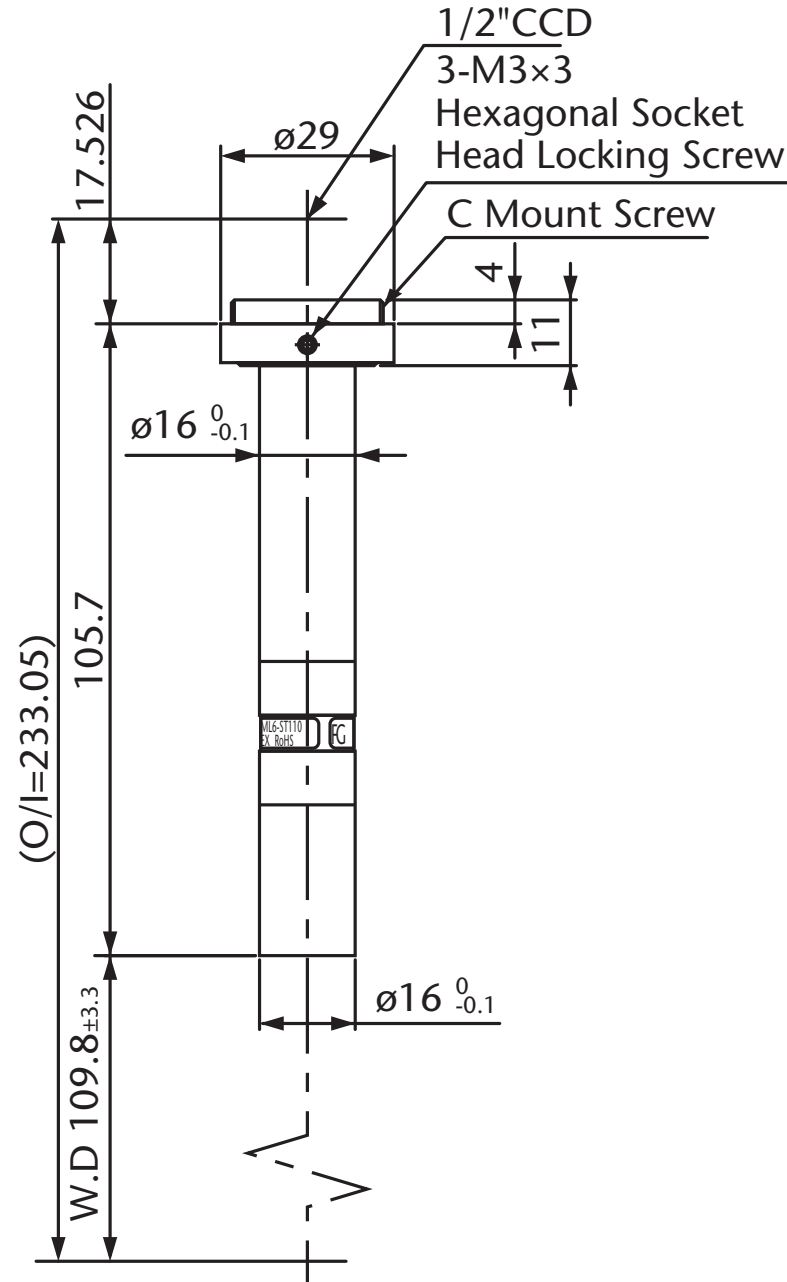

Pyramid Imaging

945 East 11th Avenue Tampa, FL 33605  
sales@pyramidimaging.com  
www.pyramidimaging.com  
813-786-3785

Model Name : MML6-ST110  
SCHOTT MORITEX Corporation