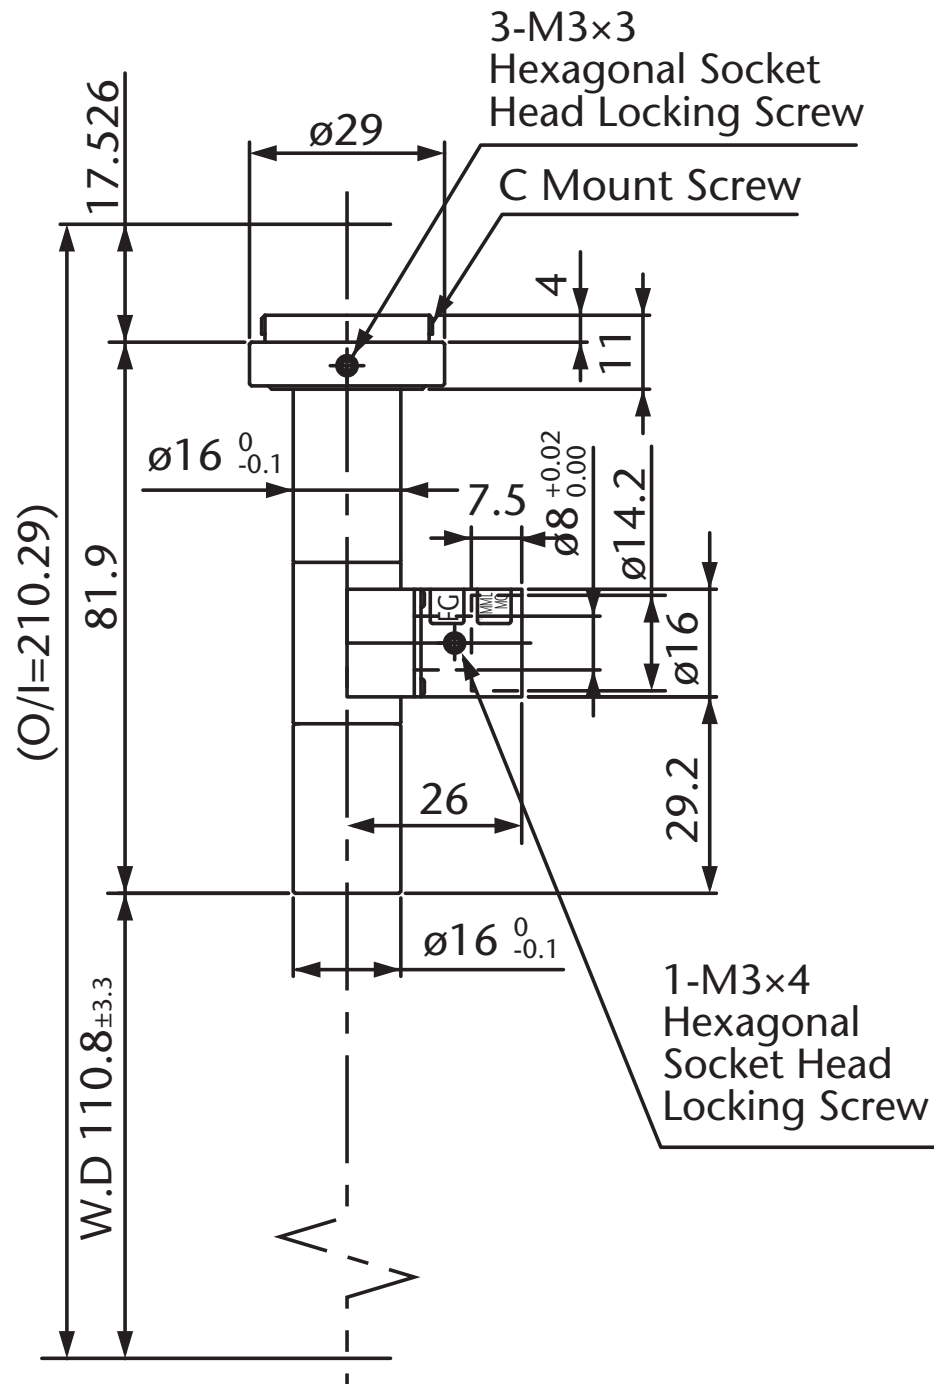

Pyramid Imaging

945 East 11th Avenue Tampa, FL 33605
sales@pyramidimaging.com
www.pyramidimaging.com
813-786-3785

Model Name : MML4-ST110D
SCHOTT MORITEX Corporation