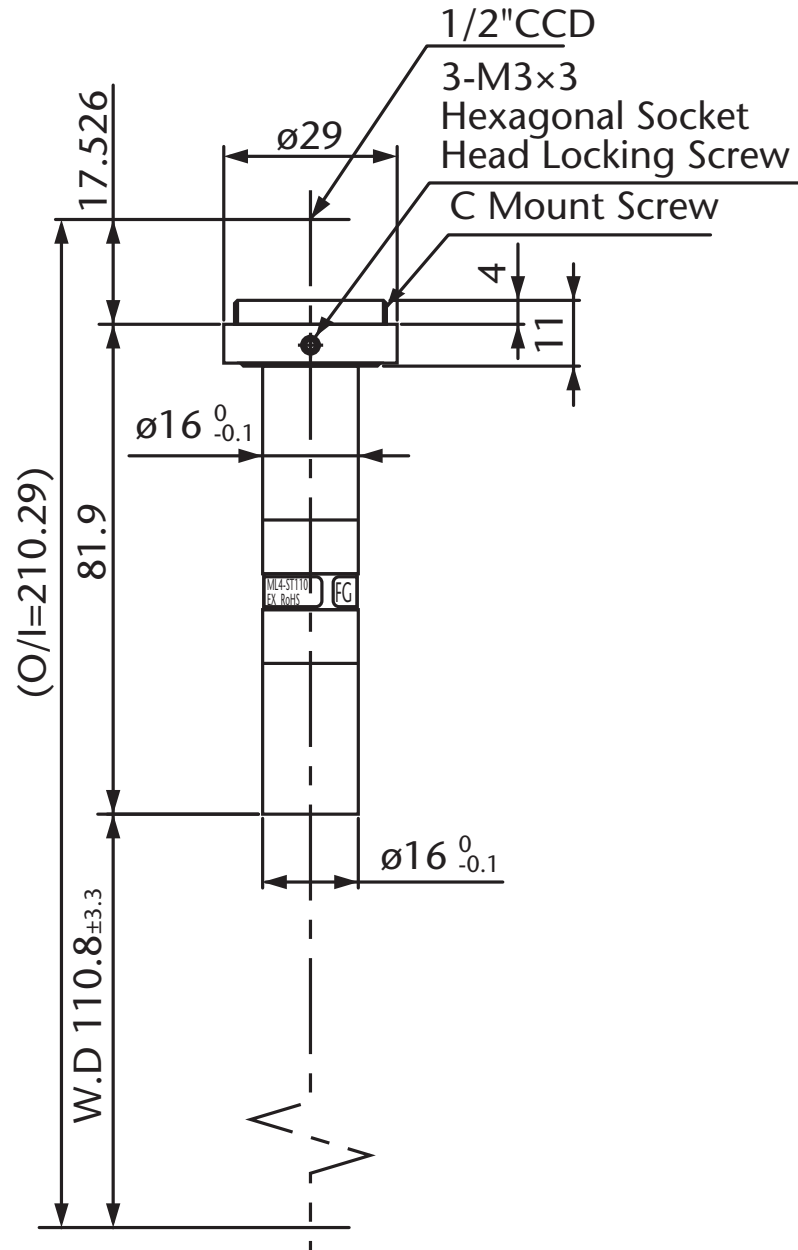

Pyramid Imaging

945 East 11th Avenue Tampa, FL 33605
sales@pyramidimaging.com
www.pyramidimaging.com
813-786-3785

Model Name : MML4-ST110
SCHOTT MORITEX Corporation