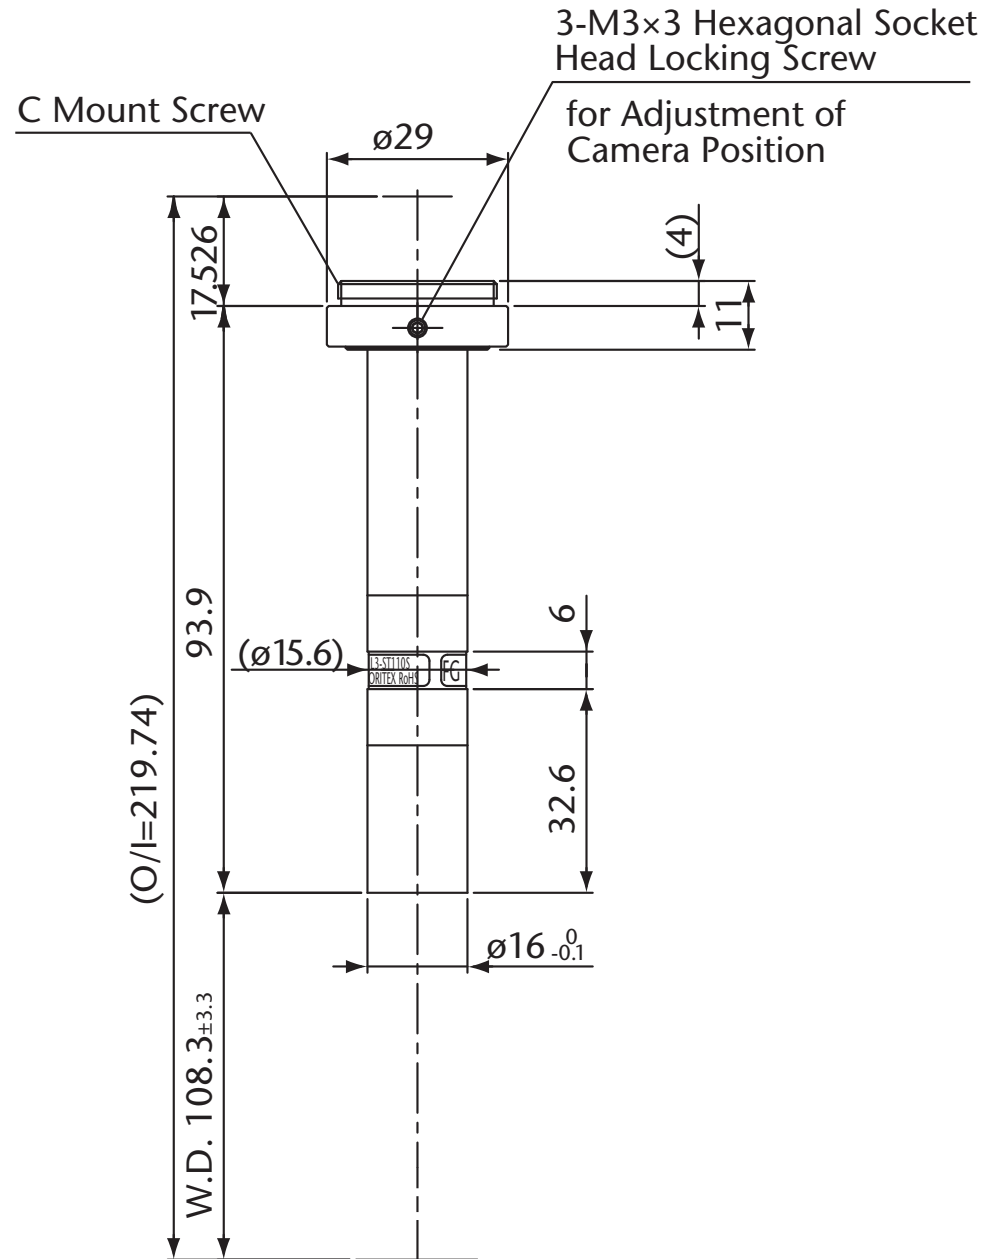

Pyramid Imaging

945 East 11th Avenue Tampa, FL 33605  
sales@pyramidimaging.com  
www.pyramidimaging.com  
813-786-3785

Model Name : MML3-ST110S  
SCHOTT MORITEX Corporation