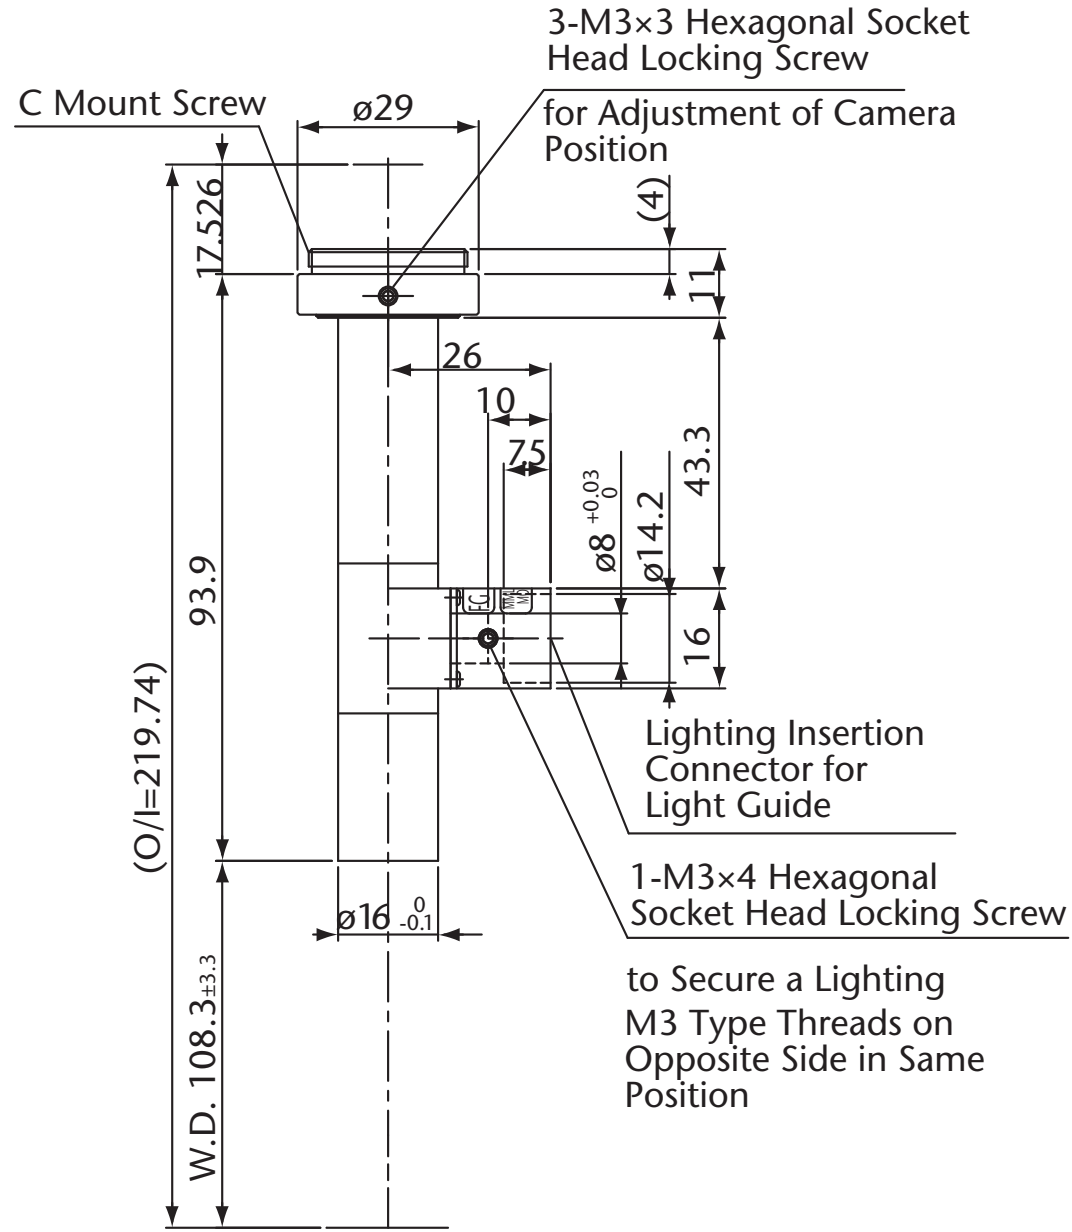

Pyramid Imaging

945 East 11th Avenue Tampa, FL 33605
sales@pyramidimaging.com
www.pyramidimaging.com
813-786-3785

Model Name : MML3-ST110DS
SCHOTT MORITEX Corporation