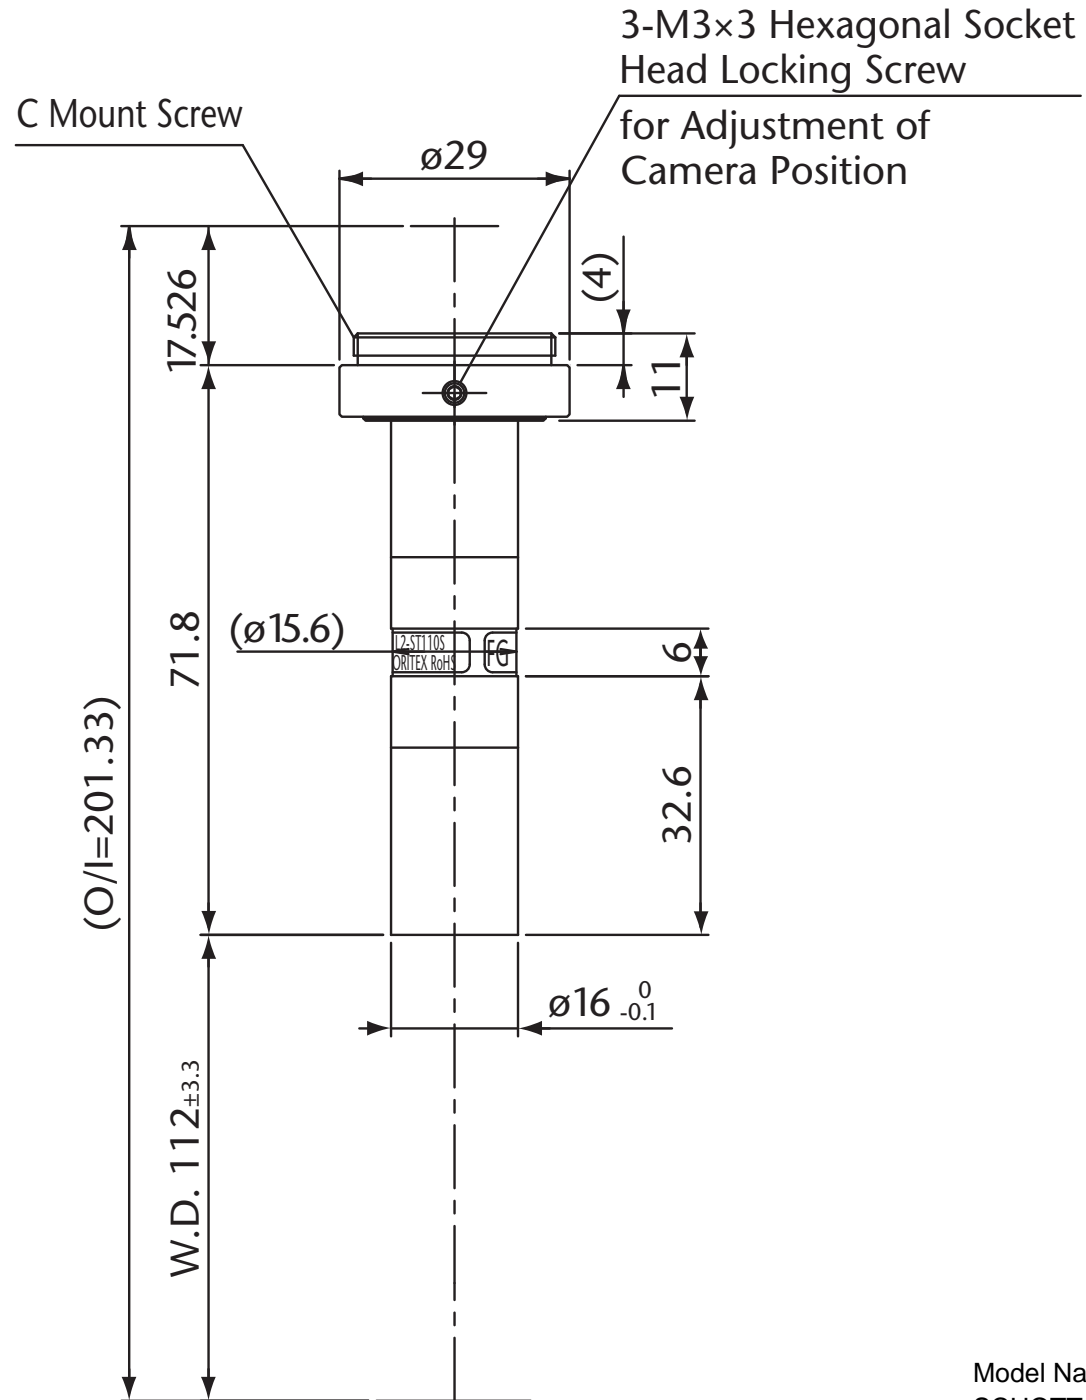

Pyramid Imaging

945 East 11th Avenue Tampa, FL 33605  
sales@pyramidimaging.com  
www.pyramidimaging.com  
813-786-3785

Model Name : MML2-ST110S  
SCHOTT MORITEX Corporation