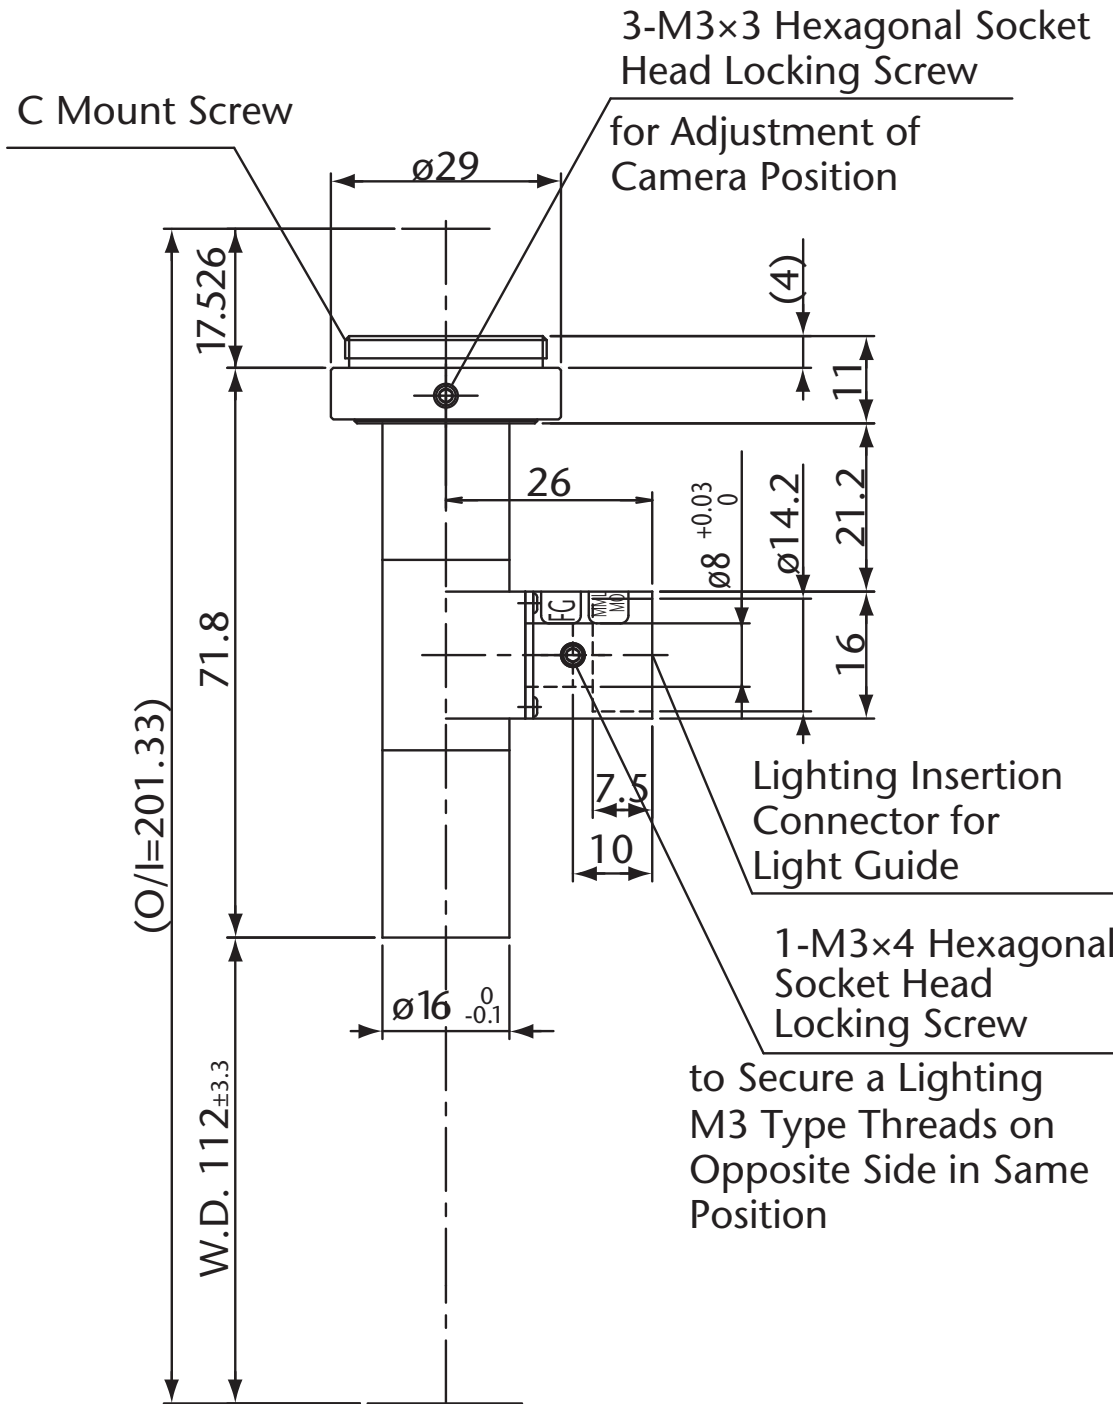

Pyramid Imaging

945 East 11th Avenue Tampa, FL 33605  
sales@pyramidimaging.com  
www.pyramidimaging.com  
813-786-3785

Model Name : MML2-ST110DS  
SCHOTT MORITEX Corporation