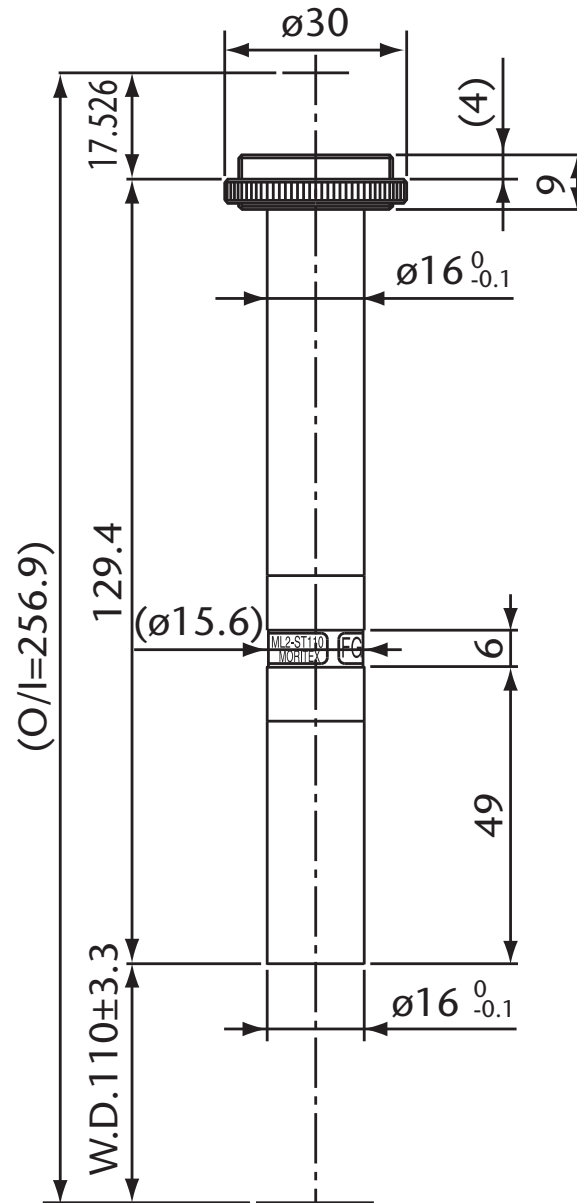

Pyramid Imaging

945 East 11th Avenue Tampa, FL 33605
sales@pyramidimaging.com
www.pyramidimaging.com
813-786-3785

Model Name : MML2-ST110
SCHOTT MORITEX Corporation