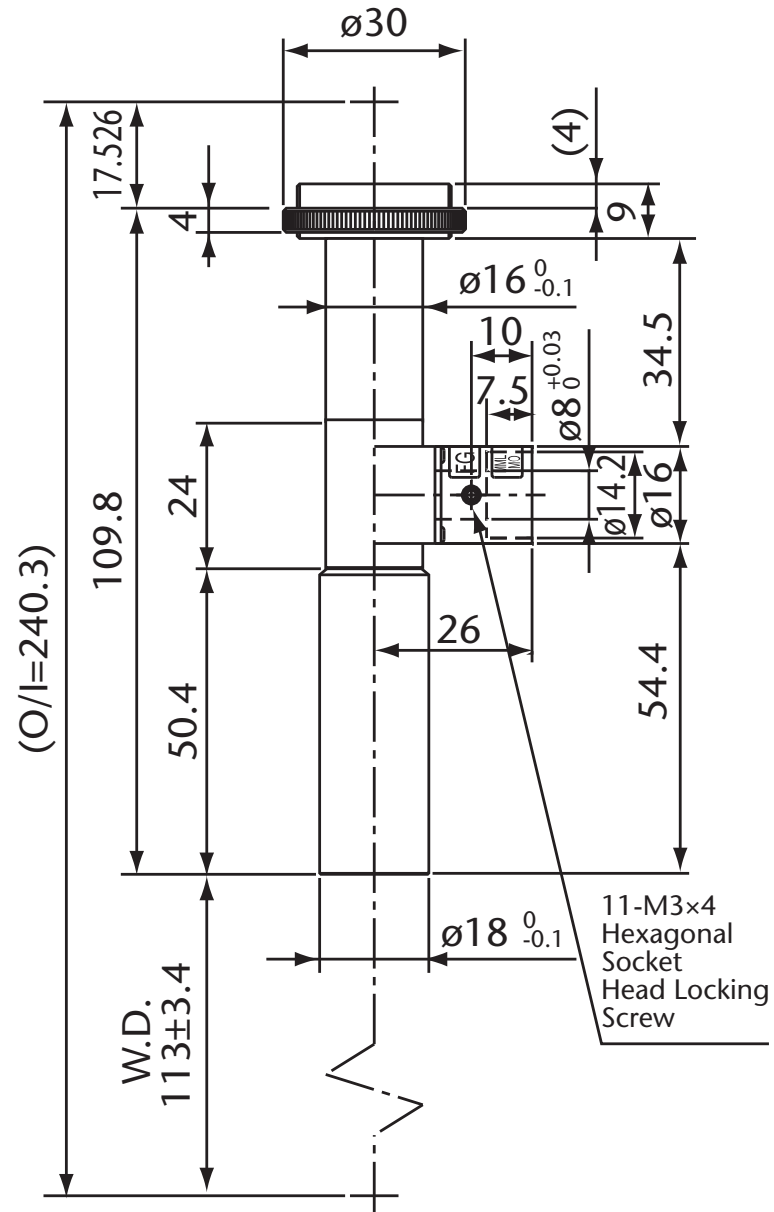

Pyramid Imaging

945 East 11th Avenue Tampa, FL 33605
sales@pyramidimaging.com
www.pyramidimaging.com
813-786-3785

Model Name : MML1-ST110D
SCHOTT MORITEX Corporation