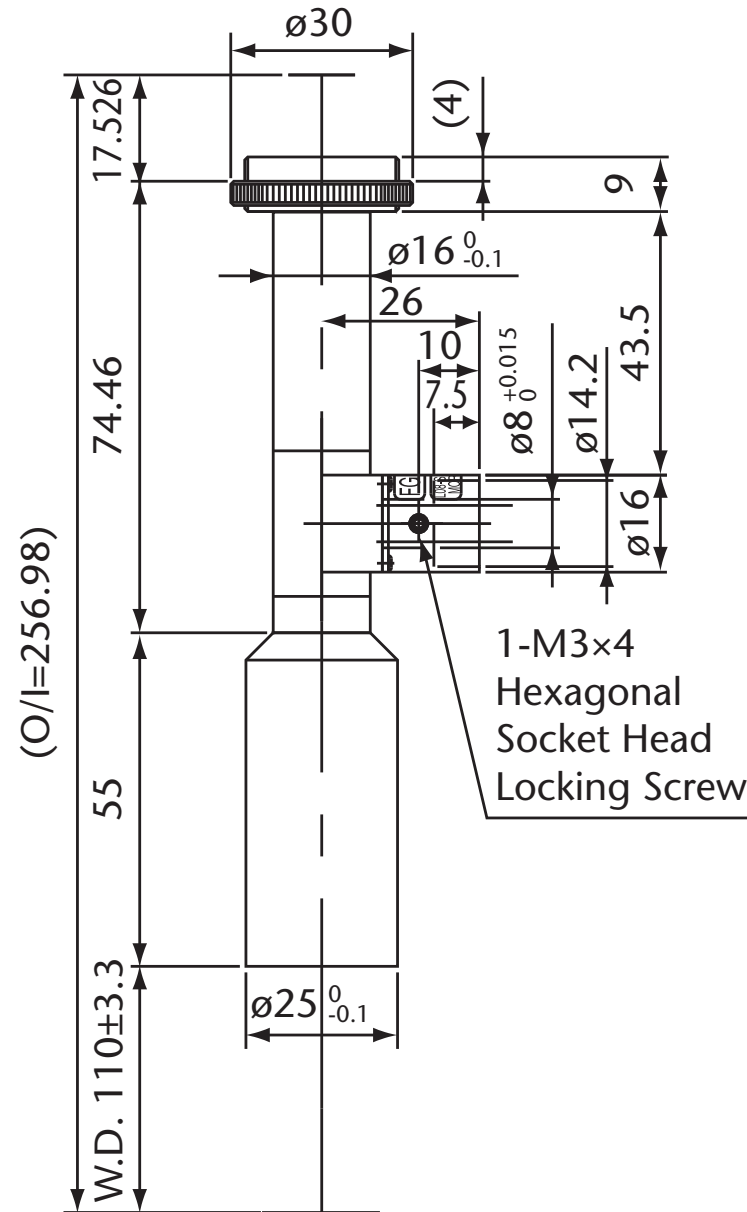

Pyramid Imaging

945 East 11th Avenue Tampa, FL 33605
sales@pyramidimaging.com
www.pyramidimaging.com
813-786-3785

Model Name : MML08-ST110D
SCHOTT MORITEX Corporation