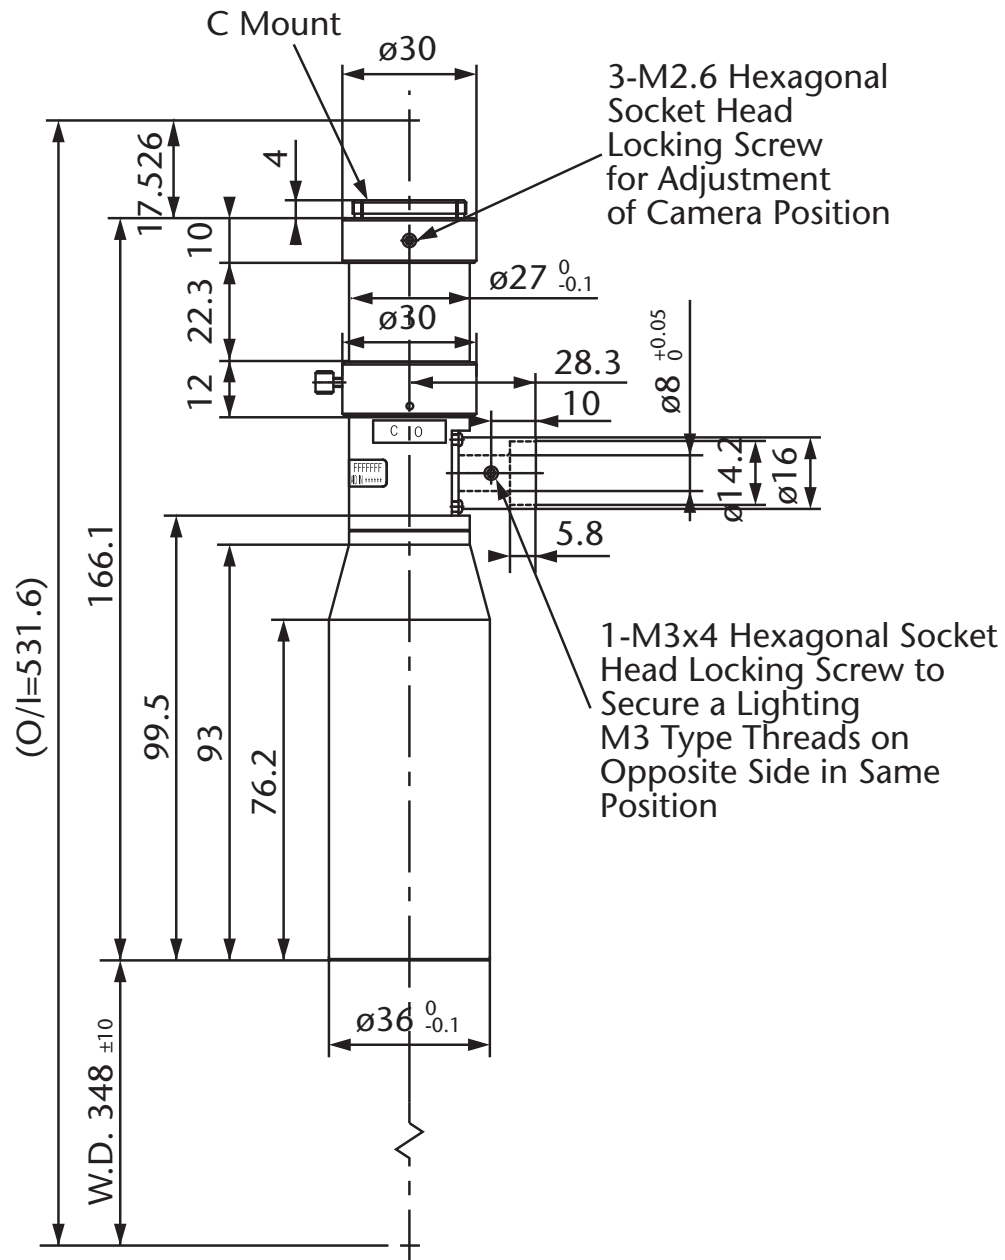

Pyramid Imaging

945 East 11th Avenue Tampa, FL 33605
sales@pyramidimaging.com
www.pyramidimaging.com
813-786-3785

Model Name : MML05-ST300DVI
SCHOTT MORITEX Corporation