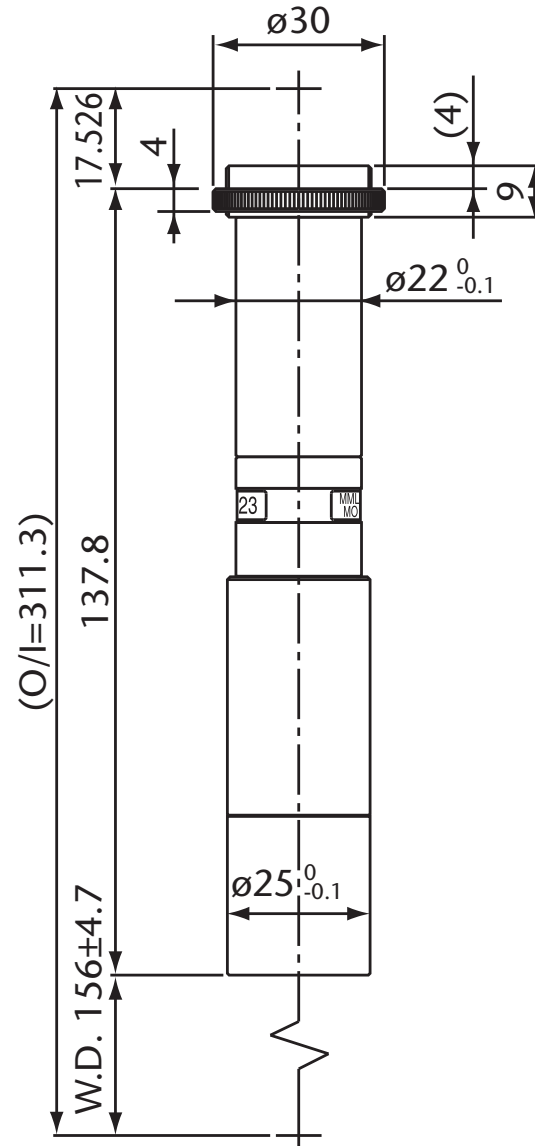

Pyramid Imaging

945 East 11th Avenue Tampa, FL 33605
sales@pyramidimaging.com
www.pyramidimaging.com
813-786-3785

Model Name : MML1-ST150
SCHOTT MORITEX Corporation