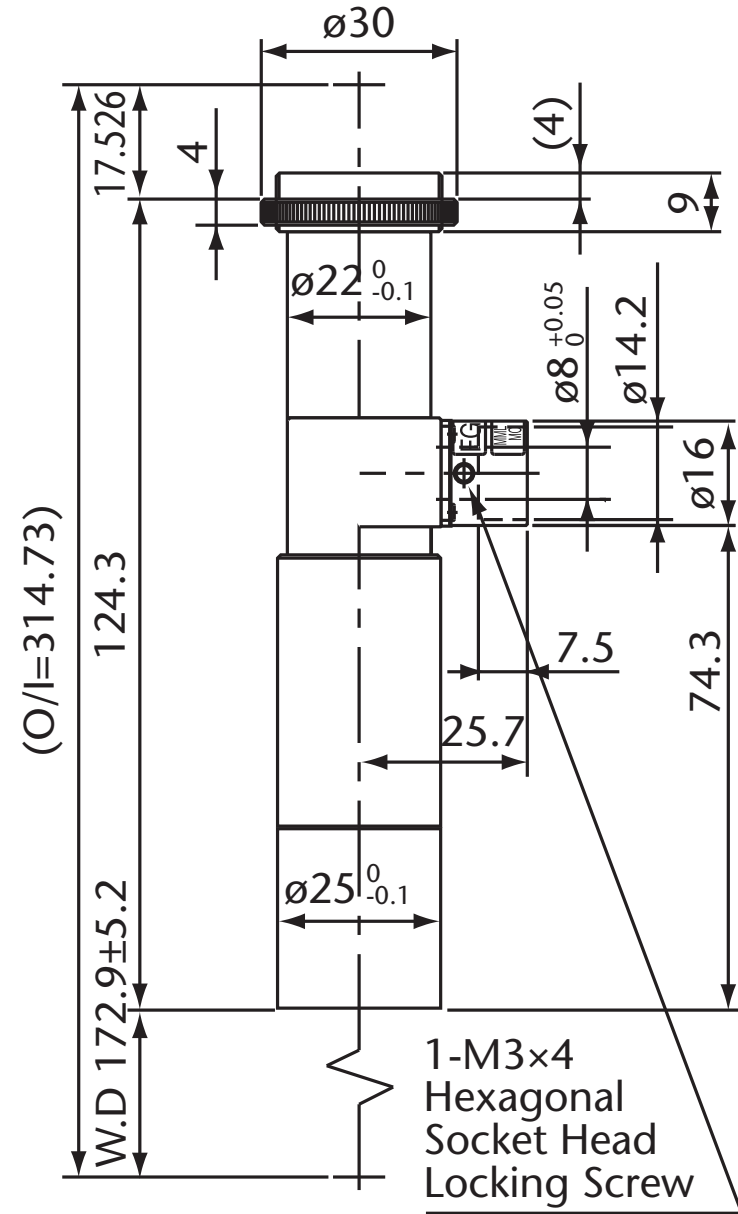

Pyramid Imaging

945 East 11th Avenue Tampa, FL 33605  
sales@pyramidimaging.com  
www.pyramidimaging.com  
813-786-3785

Model Name : MML08-ST170D  
SCHOTT MORITEX Corporation