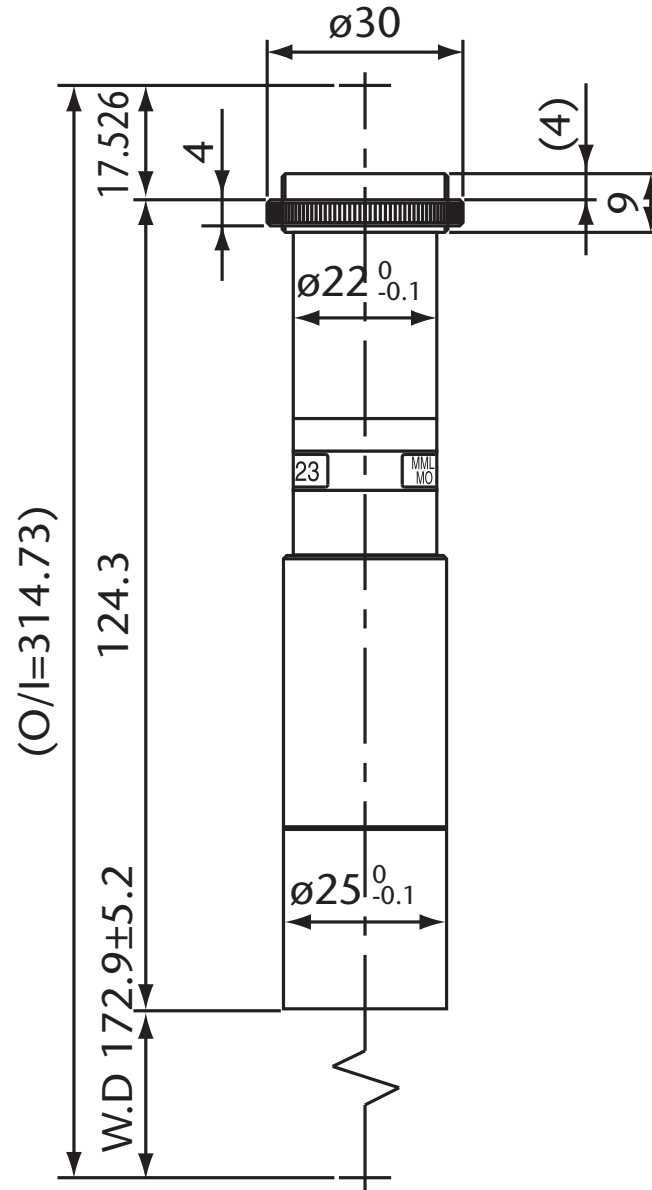

Pyramid Imaging

945 East 11th Avenue Tampa, FL 33605
sales@pyramidimaging.com
www.pyramidimaging.com
813-786-3785

Model Name : MML08-ST170
Moritex Corporation