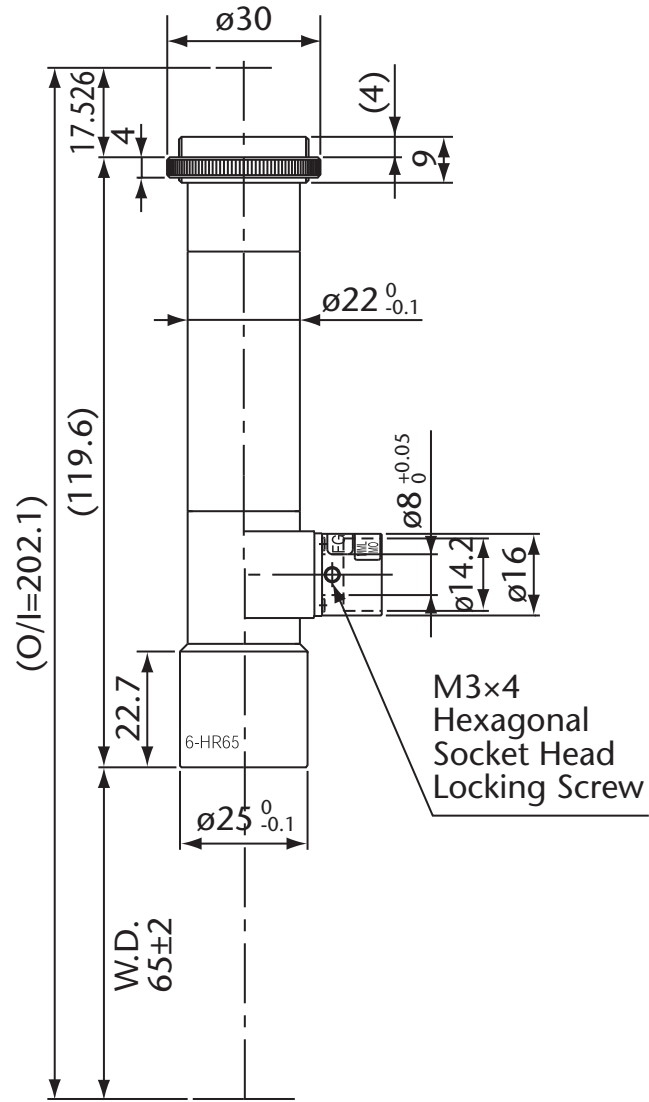

Pyramid Imaging

945 East 11th Avenue Tampa, FL 33605  
sales@pyramidimaging.com  
www.pyramidimaging.com  
813-786-3785

Model Name : MML6-HR65D  
SCHOTT MORITEX Corporation