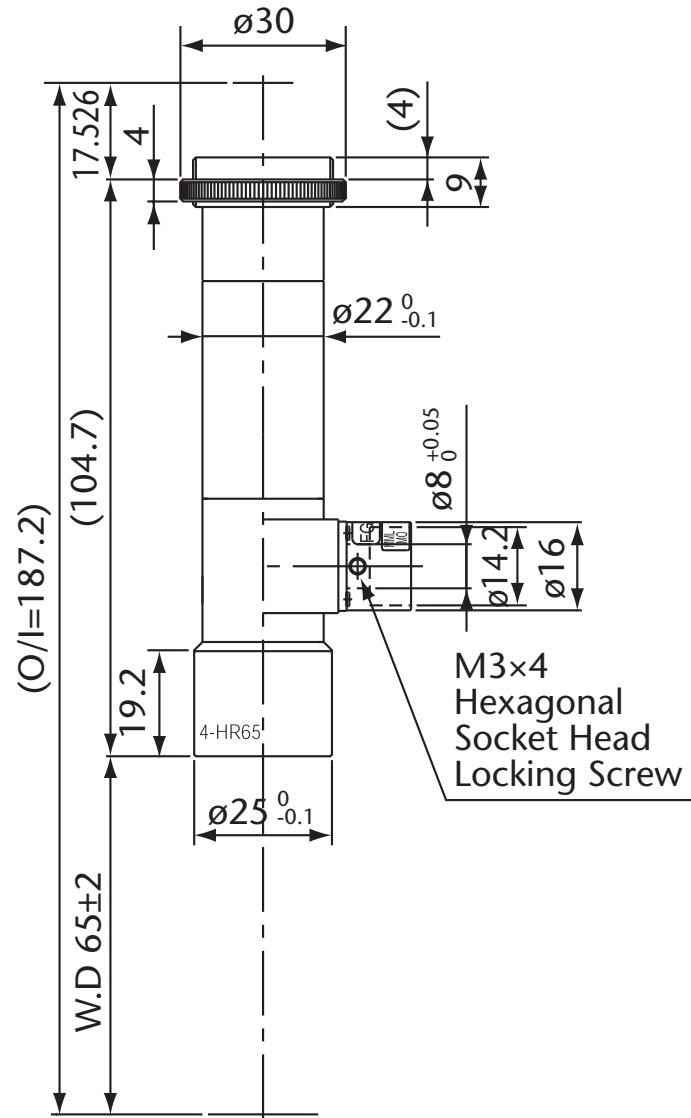

Pyramid Imaging

945 East 11th Avenue Tampa, FL 33605
sales@pyramidimaging.com
www.pyramidimaging.com
813-786-3785

Model Name : MML4-HR65D
SCHOTT MORITEX Corporation