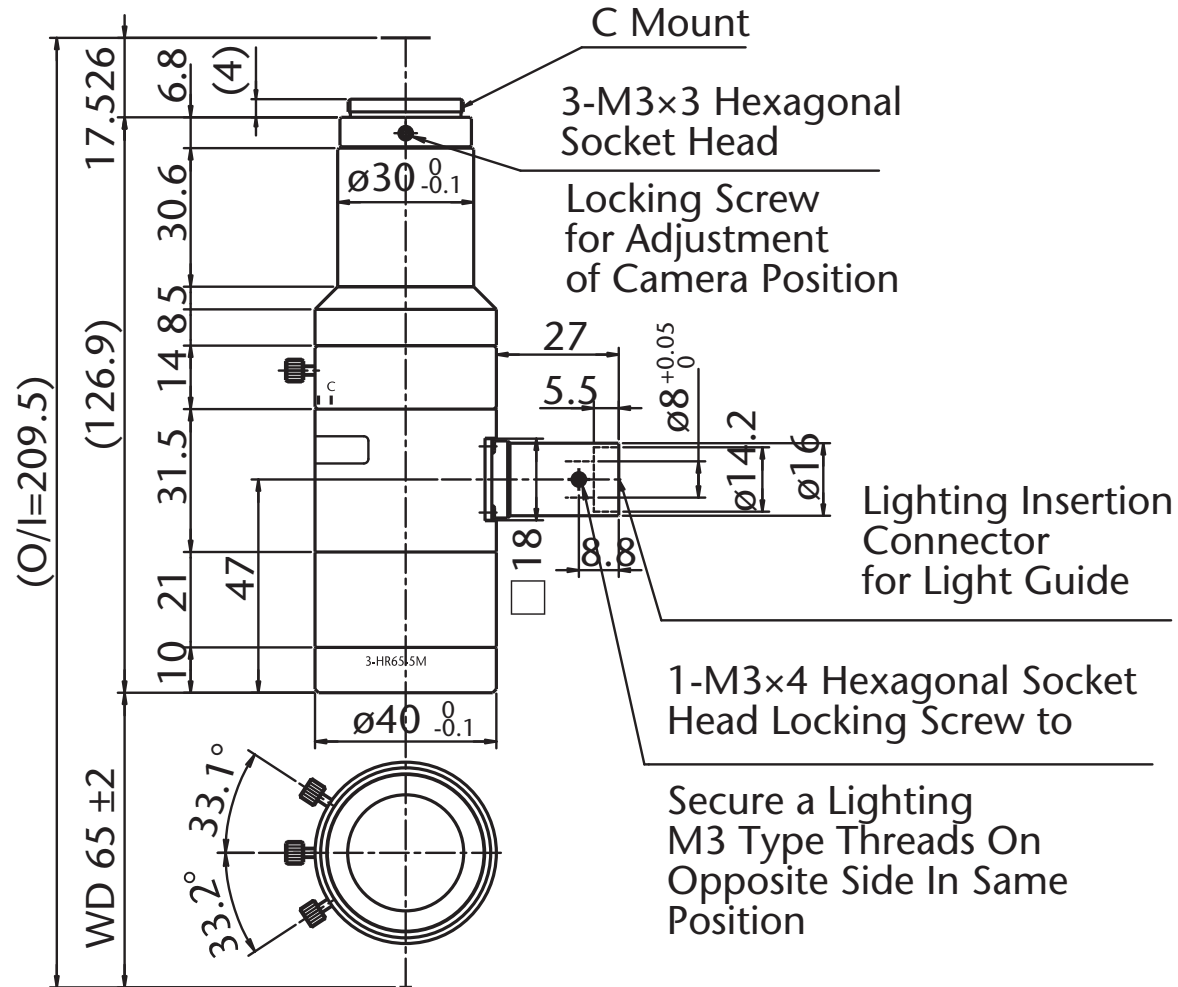

Pyramid Imaging

945 East 11th Avenue Tampa, FL 33605
sales@pyramidimaging.com
www.pyramidimaging.com
813-786-3785

Model Name : MML3-HR65DVI-5M
SCHOTT MORITEX Corporation