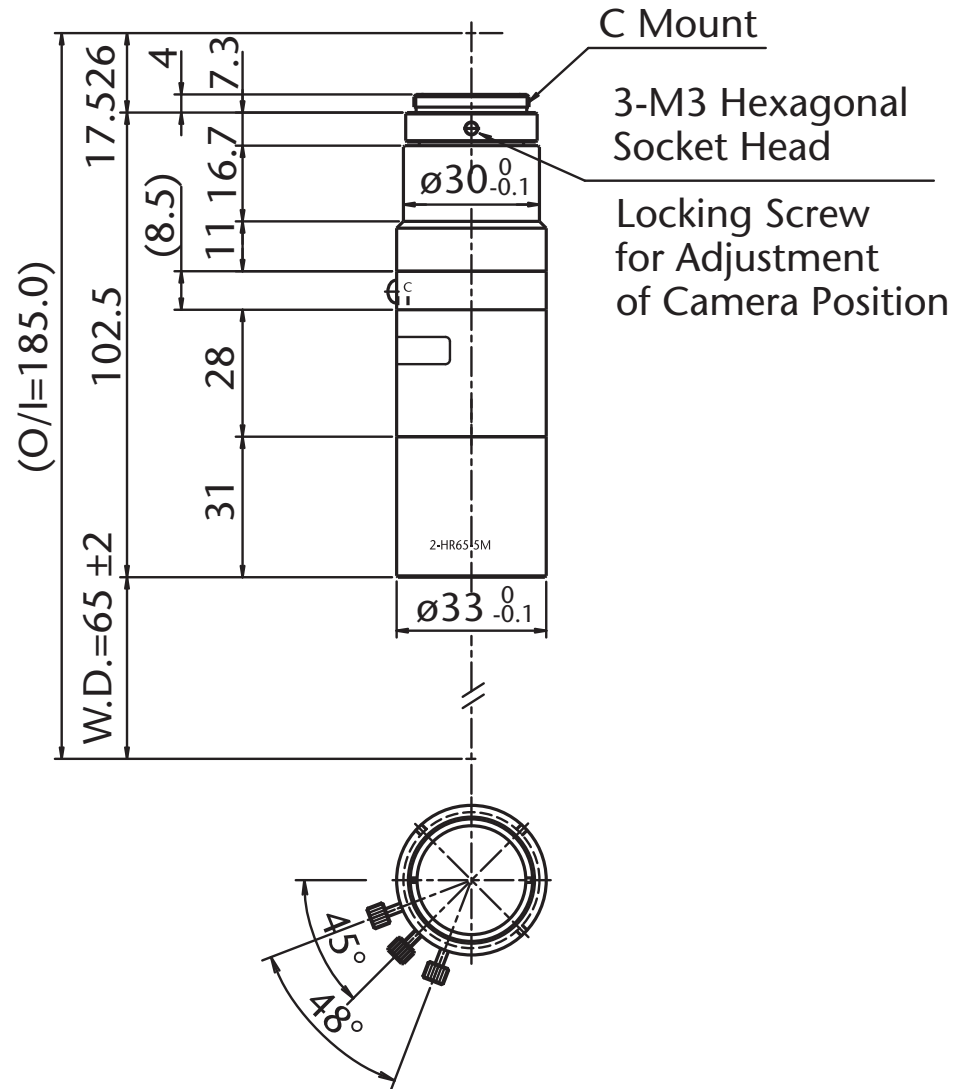

Pyramid Imaging

945 East 11th Avenue Tampa, FL 33605
sales@pyramidimaging.com
www.pyramidimaging.com
813-786-3785

Model Name : MML2-HR65VI-5M
SCHOTT MORITEX Corporation