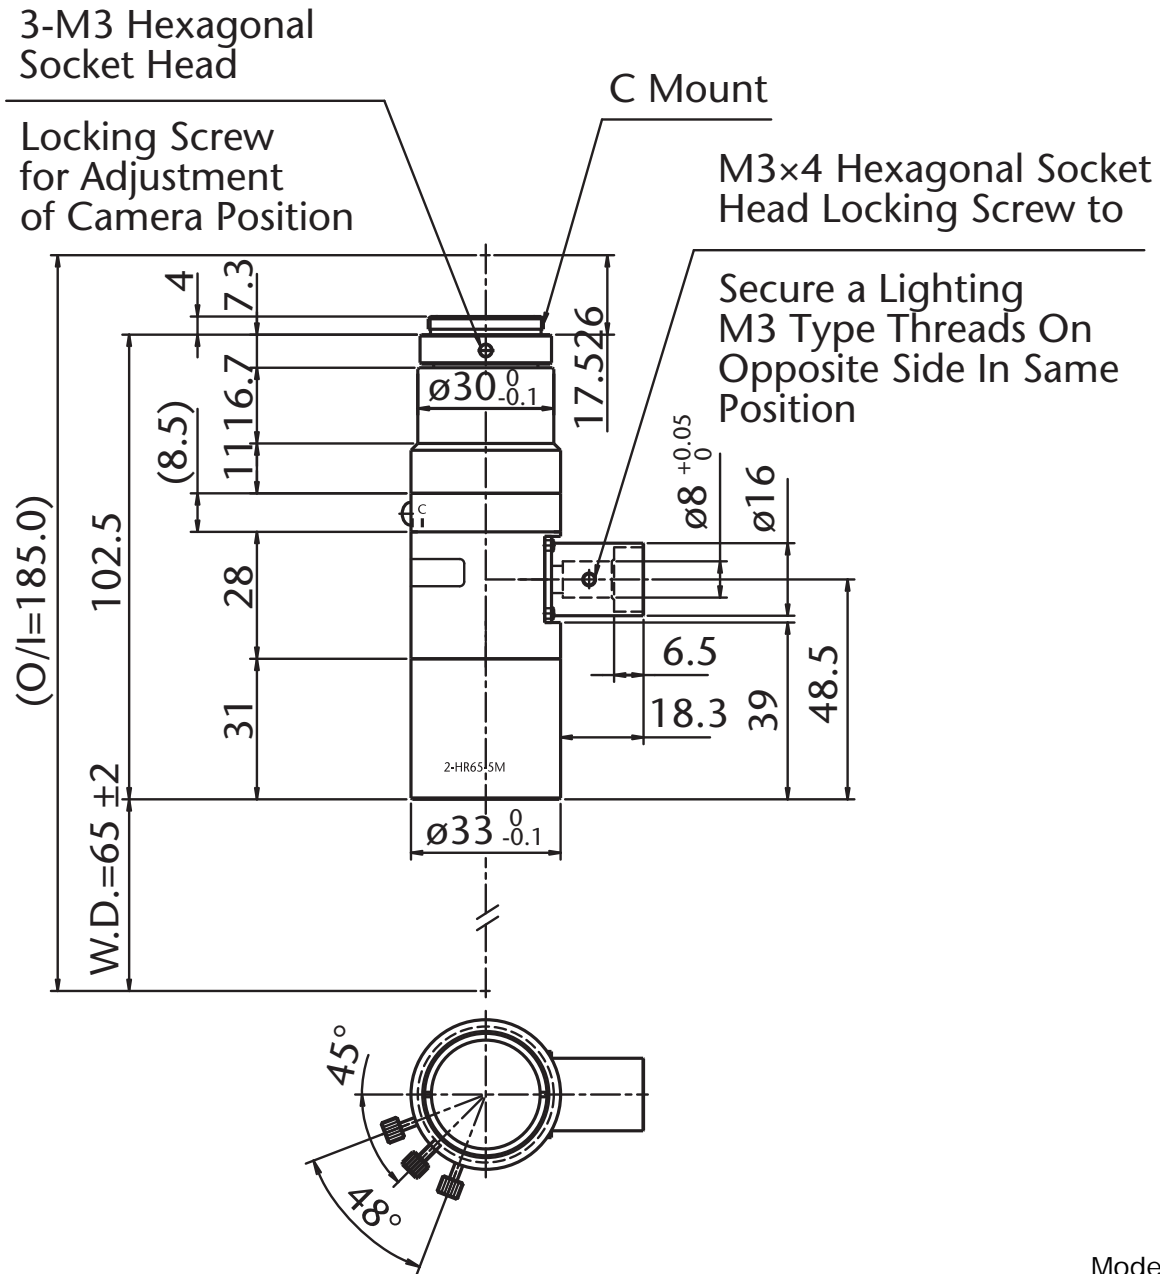

Pyramid Imaging

945 East 11th Avenue Tampa, FL 33605
 sales@pyramidimaging.com
 www.pyramidimaging.com
 813-786-3785

Model Name : MML2-HR65DVI-5M
 SCHOTT MORITEX Corporation