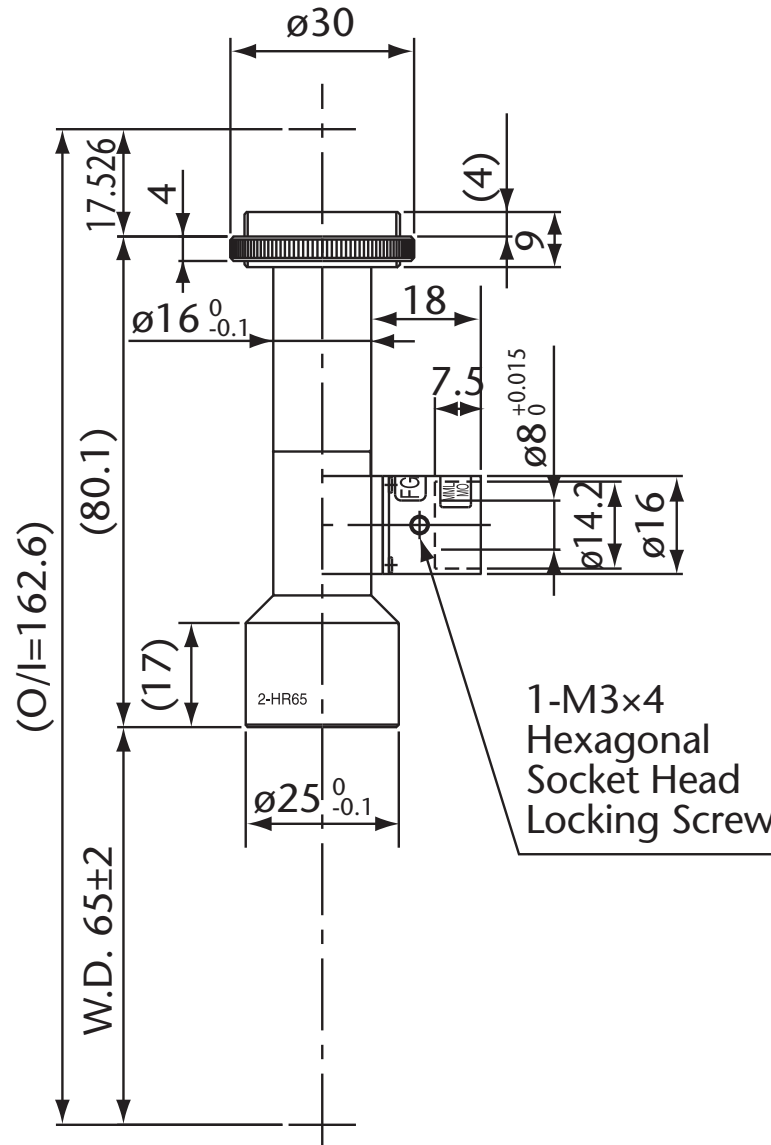

Pyramid Imaging

945 East 11th Avenue Tampa, FL 33605
sales@pyramidimaging.com
www.pyramidimaging.com
813-786-3785

Model Name : MML2-HR65D
SCHOTT MORITEX Corporation