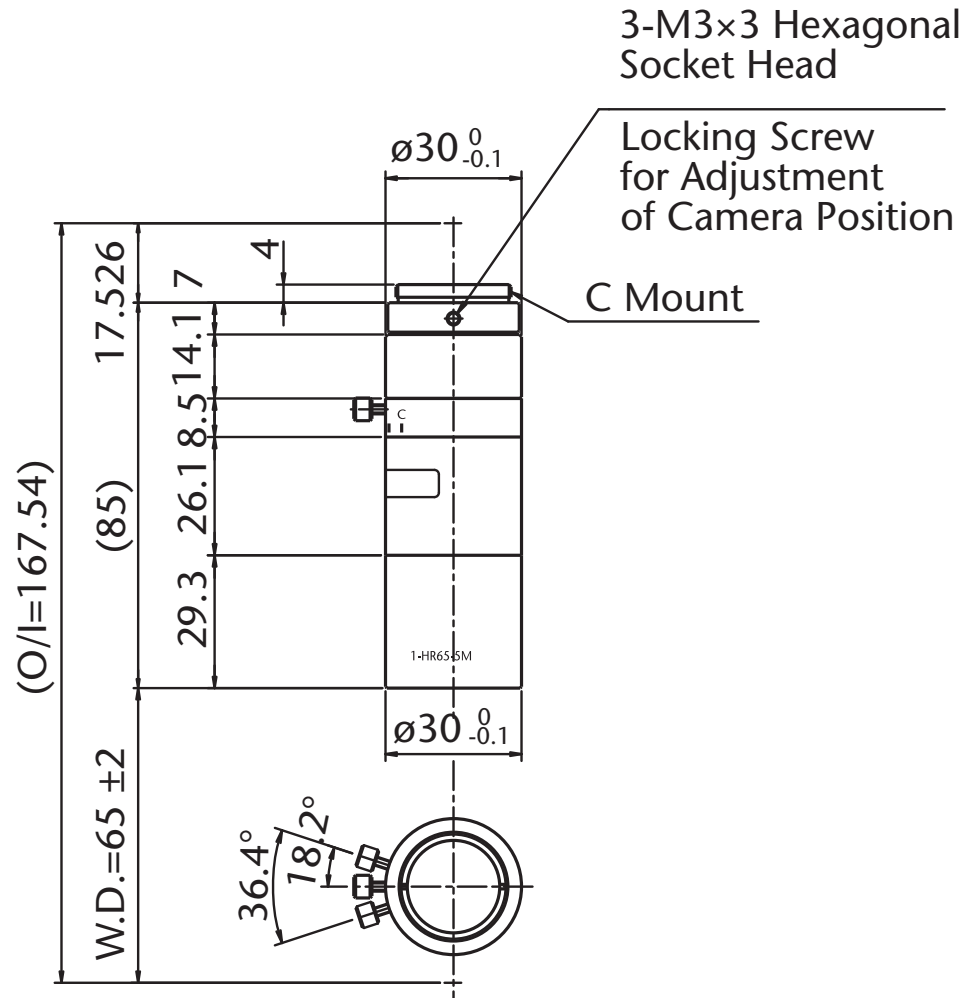

Pyramid Imaging

945 East 11th Avenue Tampa, FL 33605
sales@pyramidimaging.com
www.pyramidimaging.com
813-786-3785

Model Name : MML1-HR65VI-5M
SCHOTT MORITEX Corporation