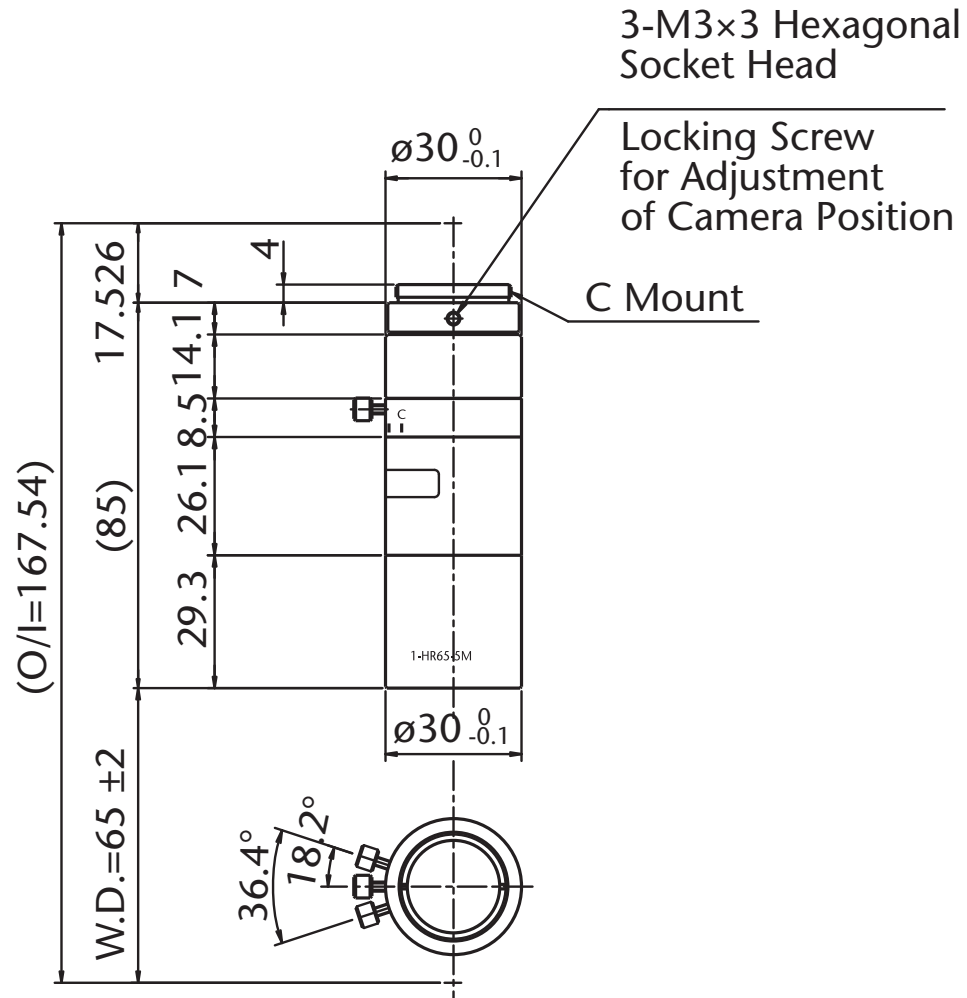

Pyramid Imaging

945 East 11th Avenue Tampa, FL 33605  
sales@pyramidimaging.com  
www.pyramidimaging.com  
813-786-3785

Model Name : MML1-HR65VI-5M  
SCHOTT MORITEX Corporation