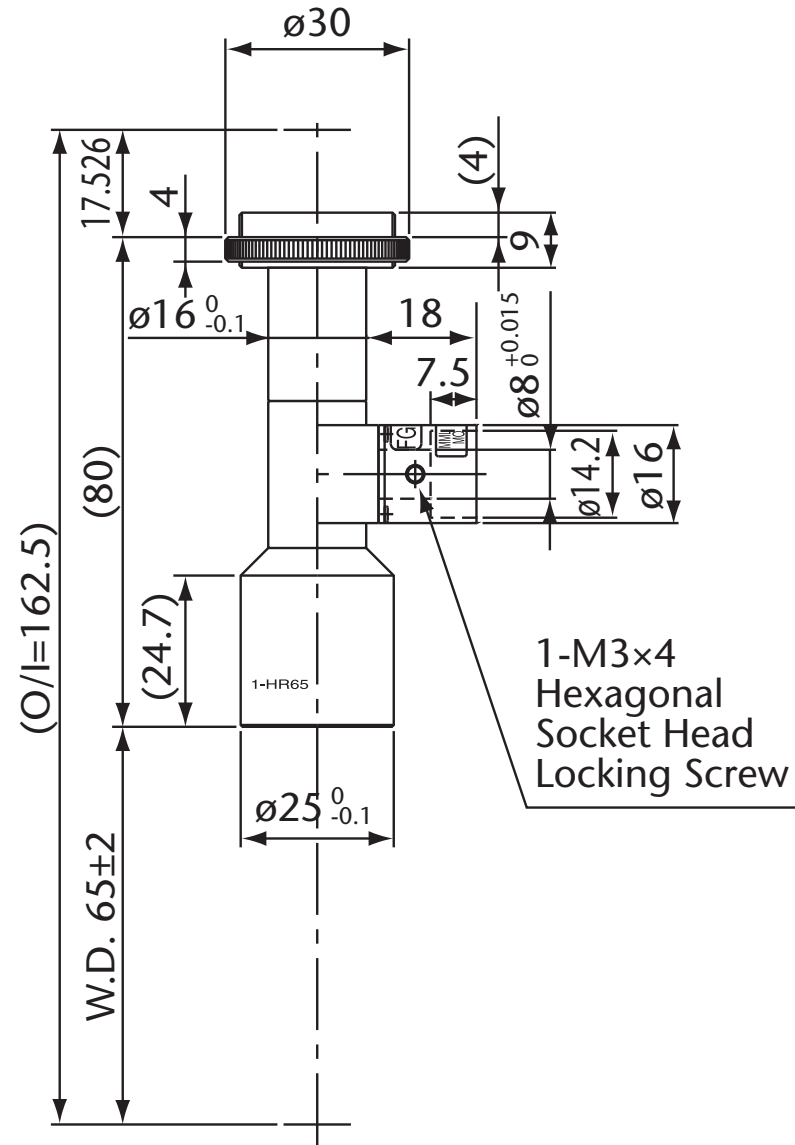

Pyramid Imaging

945 East 11th Avenue Tampa, FL 33605
sales@pyramidimaging.com
www.pyramidimaging.com
813-786-3785

Model Name : MML1-HR65D
SCHOTT MORITEX Corporation