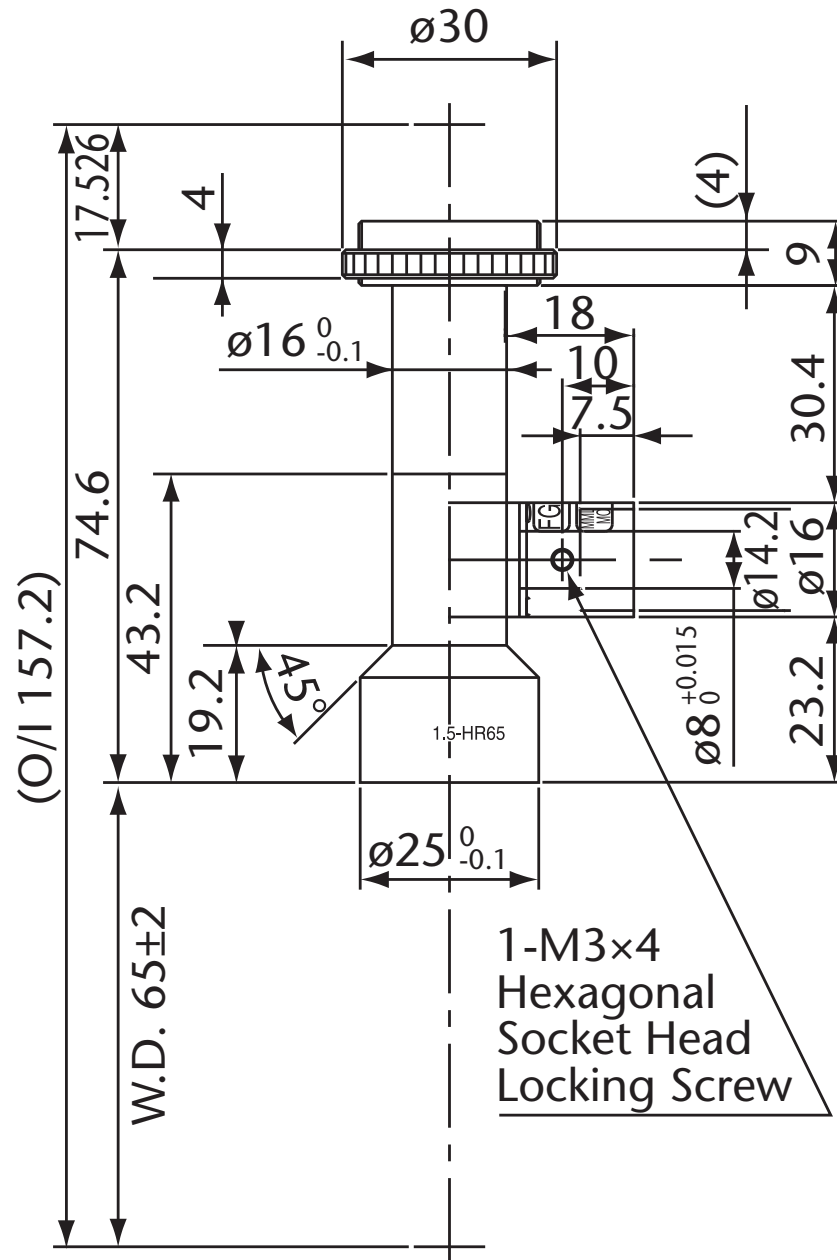

Pyramid Imaging

945 East 11th Avenue Tampa, FL 33605
sales@pyramidimaging.com
www.pyramidimaging.com
813-786-3785

Model Name : MML1.5-HR65D
SCHOTT MORITEX Corporation