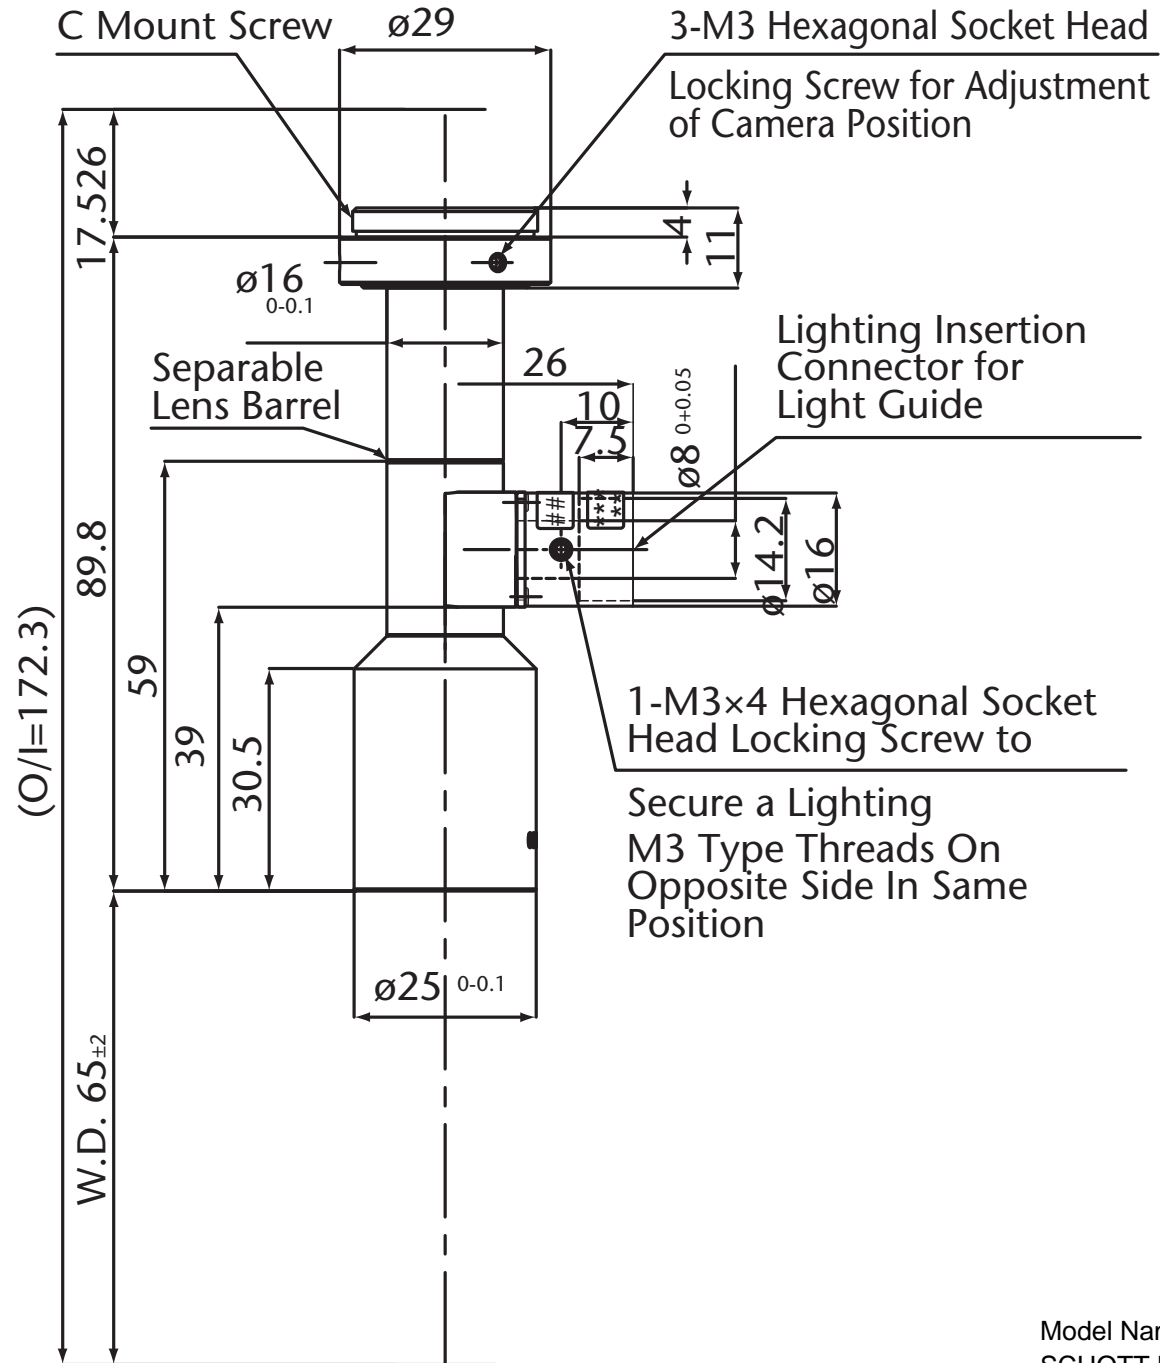

Pyramid Imaging

945 East 11th Avenue Tampa, FL 33605
sales@pyramidimaging.com
www.pyramidimaging.com
813-786-3785

Model Name : MML08-HR65D
SCHOTT MORITEX Corporation