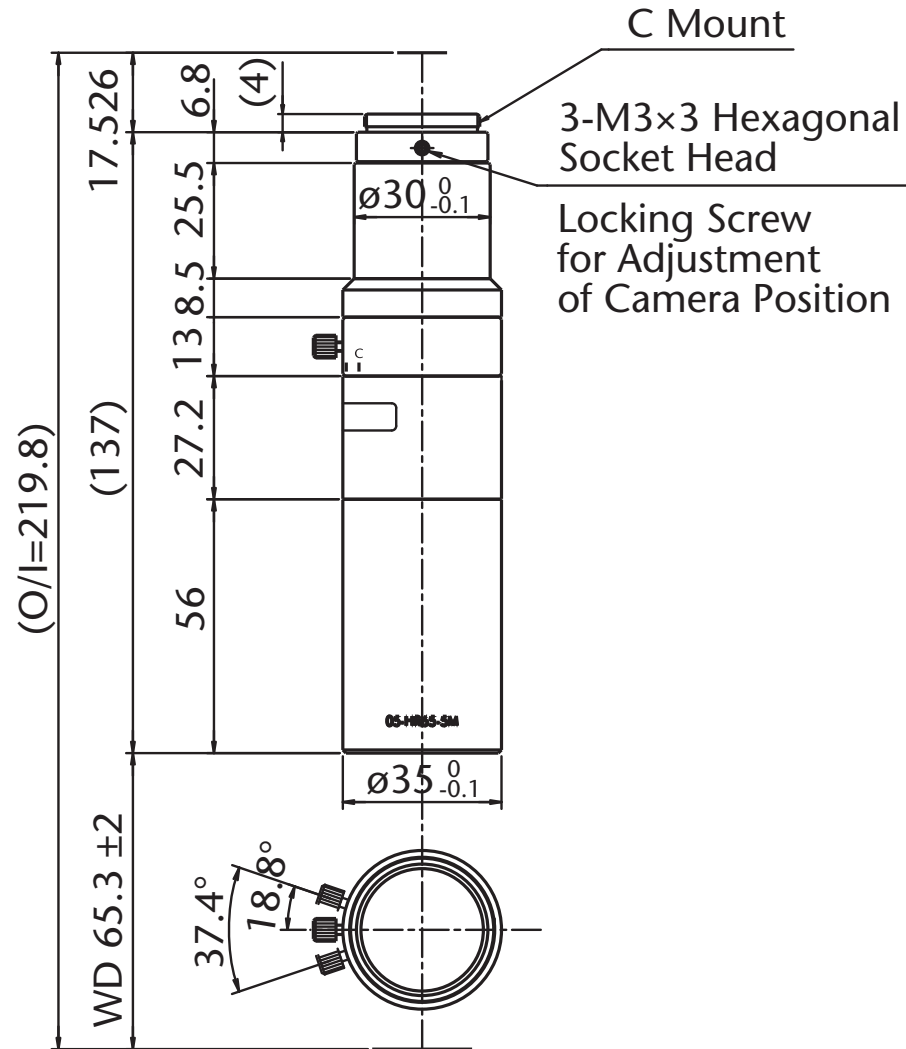

Pyramid Imaging

945 East 11th Avenue Tampa, FL 33605
sales@pyramidimaging.com
www.pyramidimaging.com
813-786-3785

Model Name : MML05-HR65VI-5M
SCHOTT MORITEX Corporation