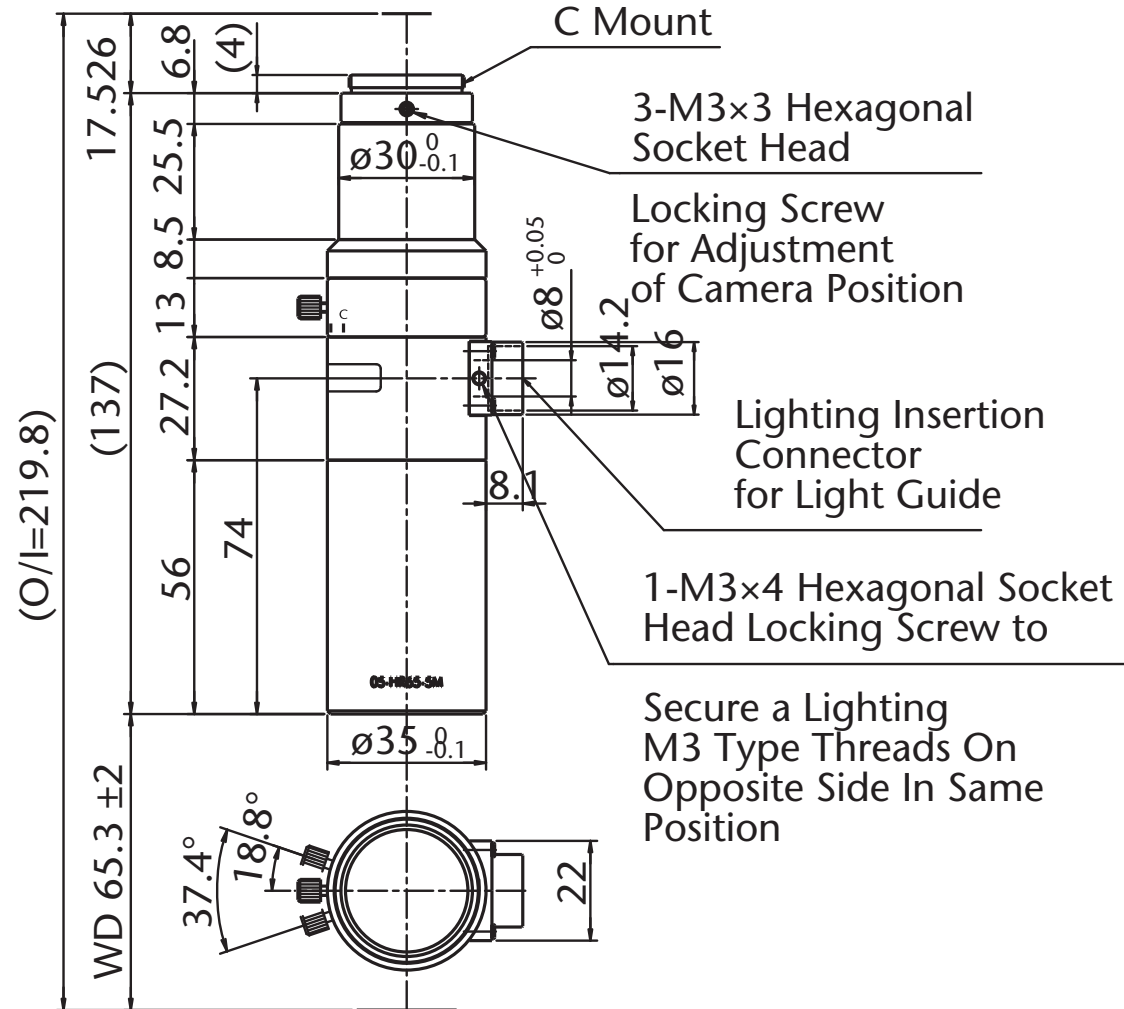

Pyramid Imaging

945 East 11th Avenue Tampa, FL 33605
sales@pyramidimaging.com
www.pyramidimaging.com
813-786-3785

Model Name : MML05-HR65DVI-5M
SCHOTT MORITEX Corporation