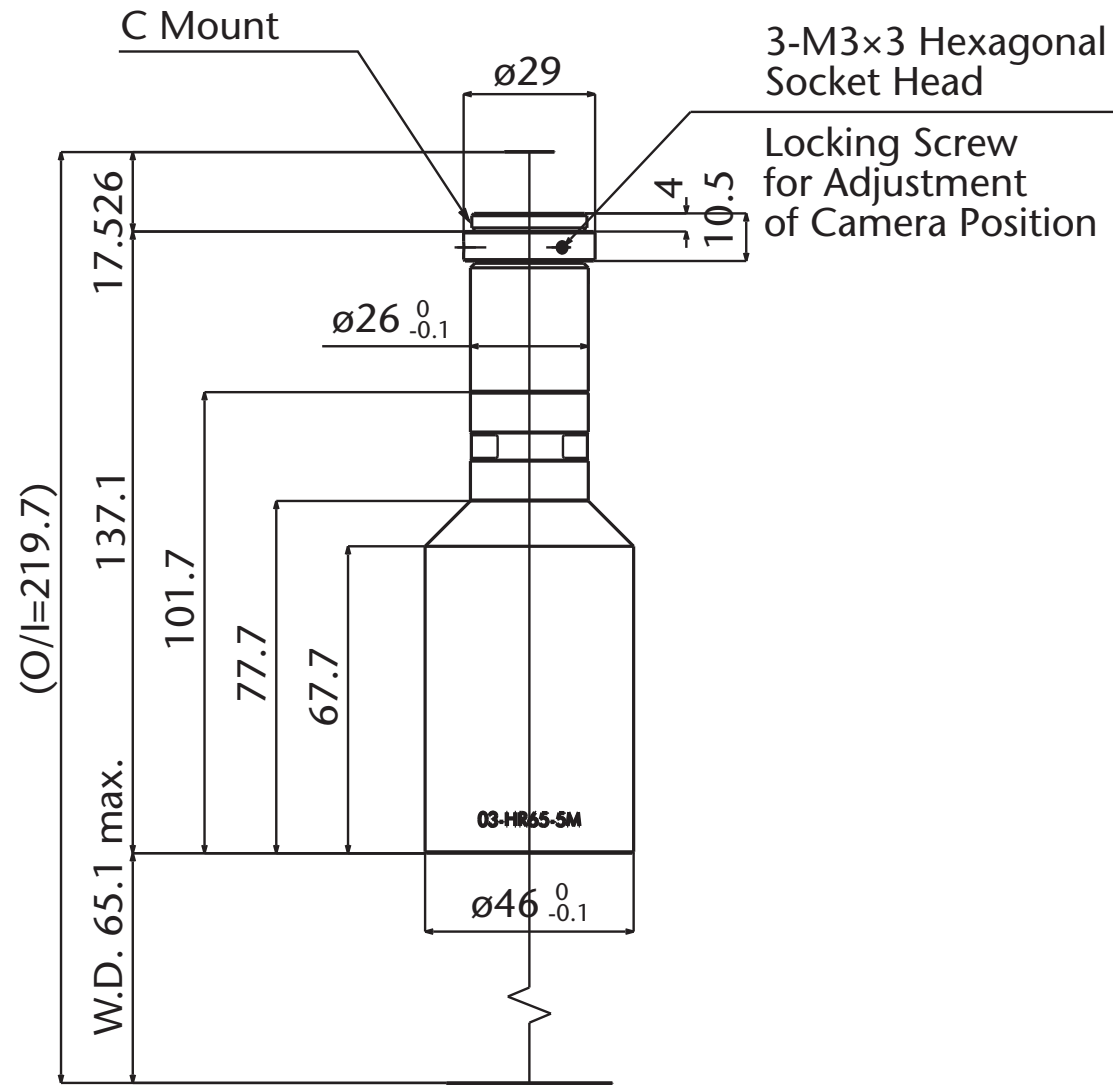

Pyramid Imaging

945 East 11th Avenue Tampa, FL 33605
sales@pyramidimaging.com
www.pyramidimaging.com
813-786-3785

Model Name : MML03-HR65-5M
SCHOTT MORITEX Corporation