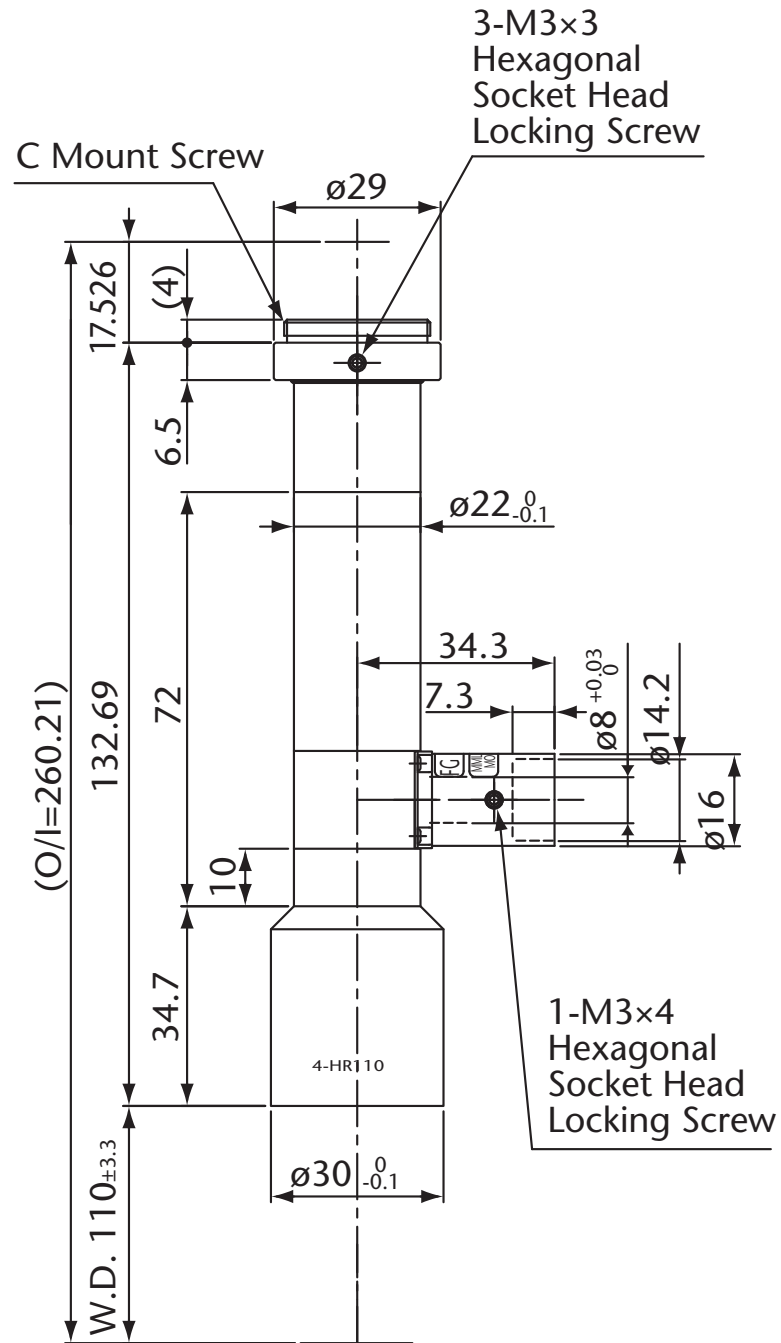

Pyramid Imaging

945 East 11th Avenue Tampa, FL 33605
sales@pyramidimaging.com
www.pyramidimaging.com
813-786-3785

Model Name : MML4-HR110D
SCHOTT MORITEX Corporation