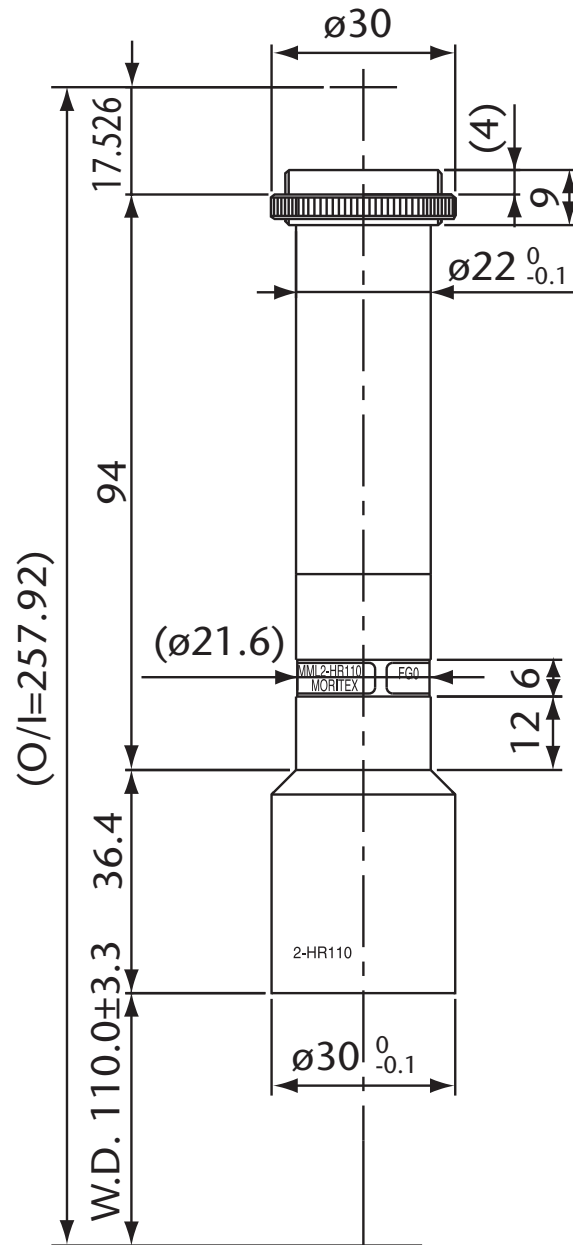

Pyramid Imaging

945 East 11th Avenue Tampa, FL 33605  
sales@pyramidimaging.com  
www.pyramidimaging.com  
813-786-3785

Model Name : MML2-HR110  
SCHOTT MORITEX Corporation