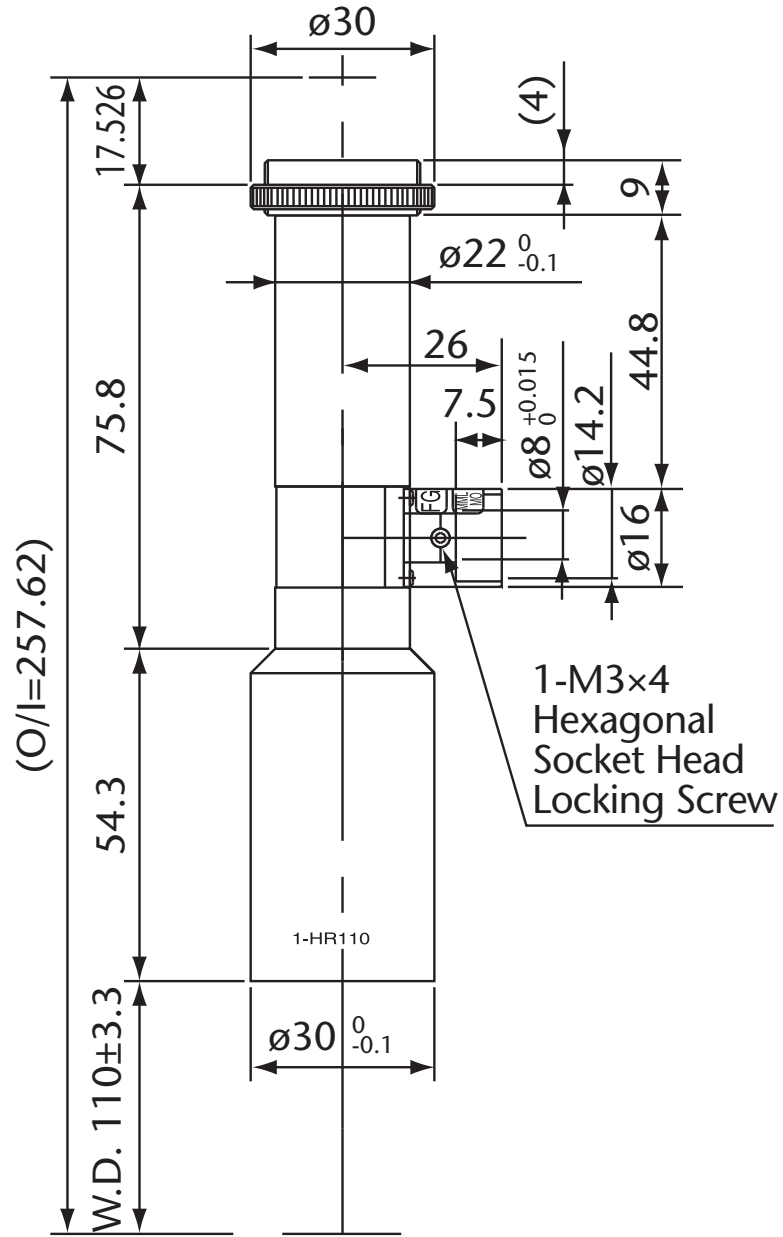

Pyramid Imaging

945 East 11th Avenue Tampa, FL 33605  
sales@pyramidimaging.com  
www.pyramidimaging.com  
813-786-3785

Model Name : MML1-HR110D  
SCHOTT MORITEX Corporation