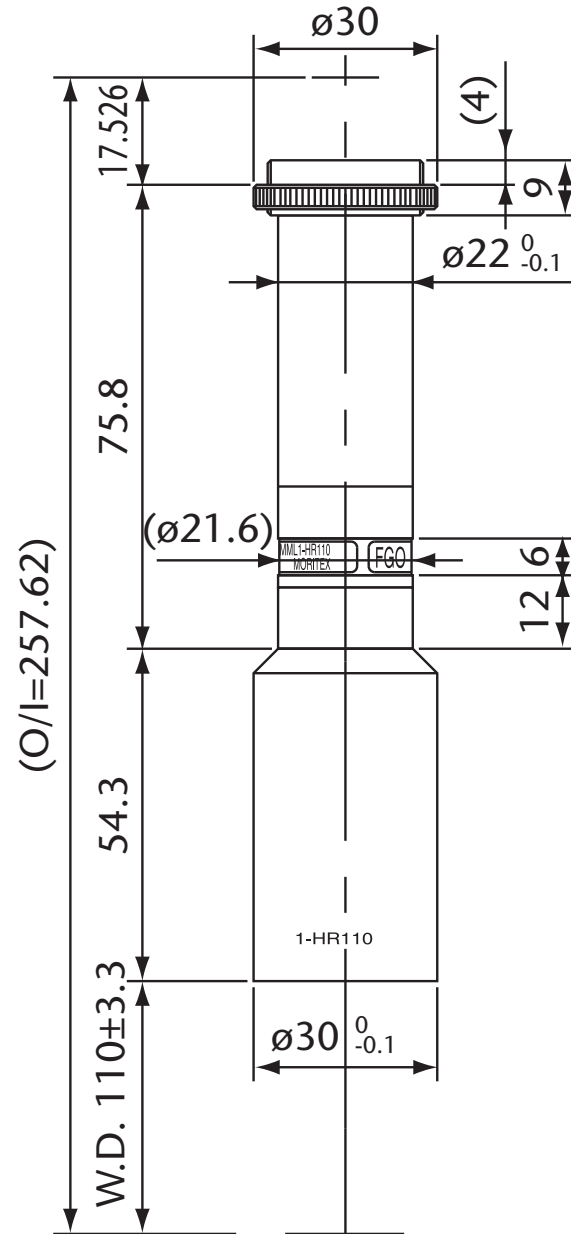

Pyramid Imaging

945 East 11th Avenue Tampa, FL 33605  
sales@pyramidimaging.com  
www.pyramidimaging.com  
813-786-3785

Model Name : MML1-HR110  
SCHOTT MORITEX Corporation