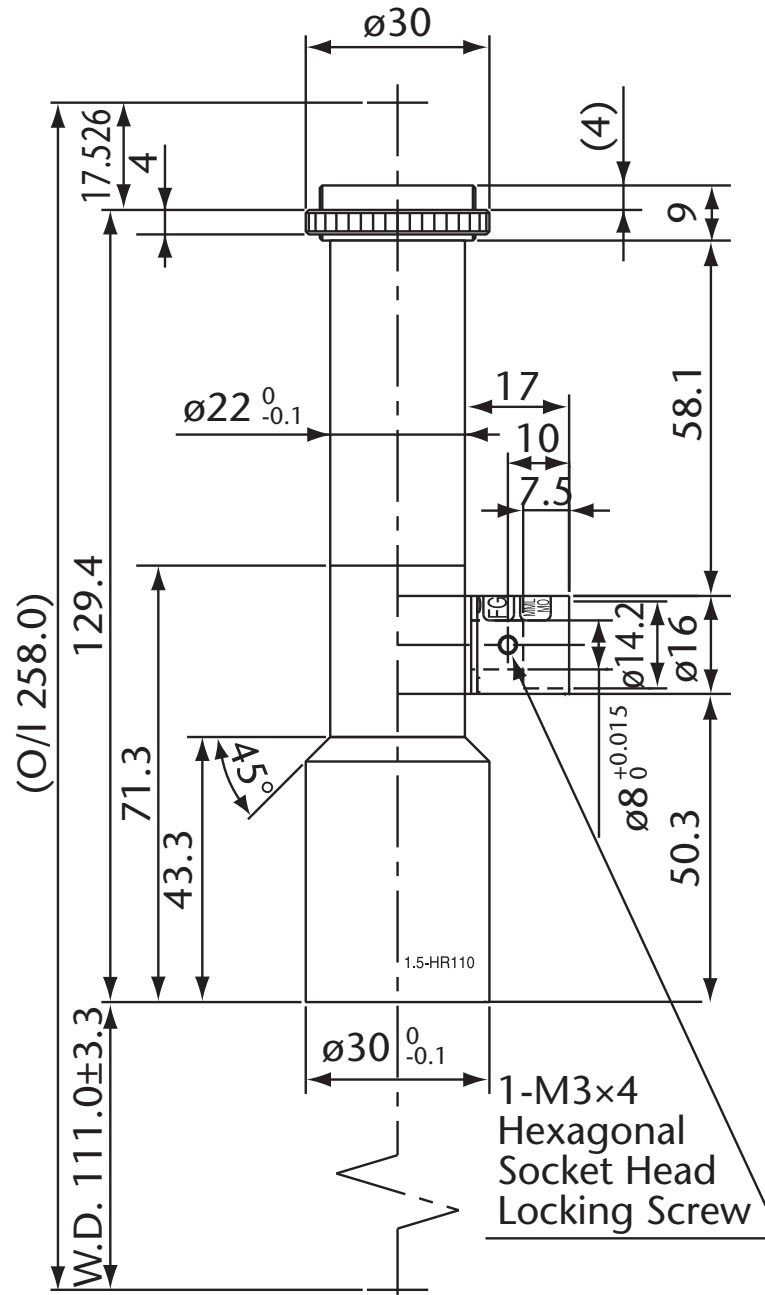

Pyramid Imaging

945 East 11th Avenue Tampa, FL 33605
sales@pyramidimaging.com
www.pyramidimaging.com
813-786-3785

Model Name : MML1.5-HR110D
SCHOTT MORITEX Corporation